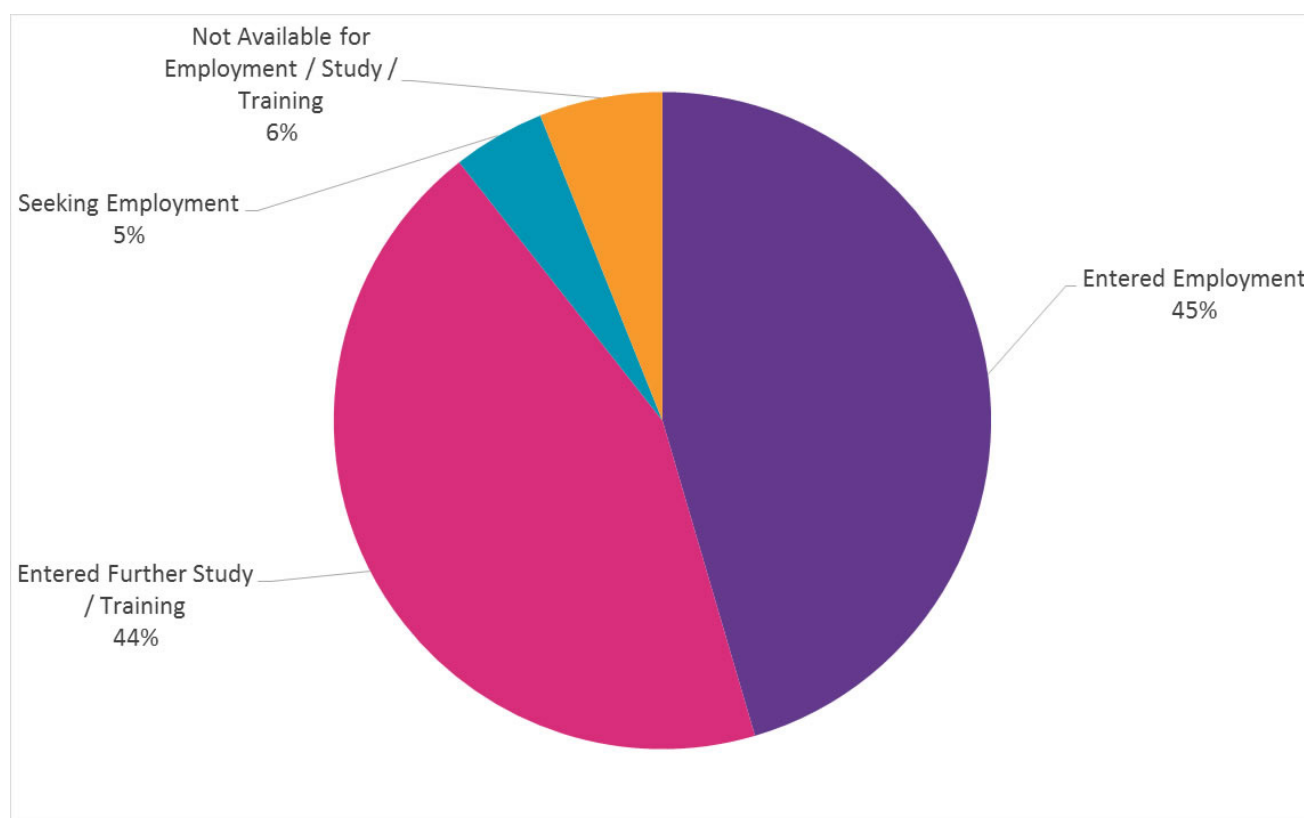

What do Imperial Physics graduates do?

There were 137 known destinations of the 2016 graduates (Home & EU students)

Destinations of 2016 graduates	Number of responses	Percentage
Entered Employment	60	45%
Entered Further Study/Training	58	44%
Seeking Employment	6	5%
Not Available for Employment/Study/Training	8	6%

Graph 1 - Destination of 2016 graduates

Graph 2 - Comparison with previous years

Graph 3 - Sector of employment entered