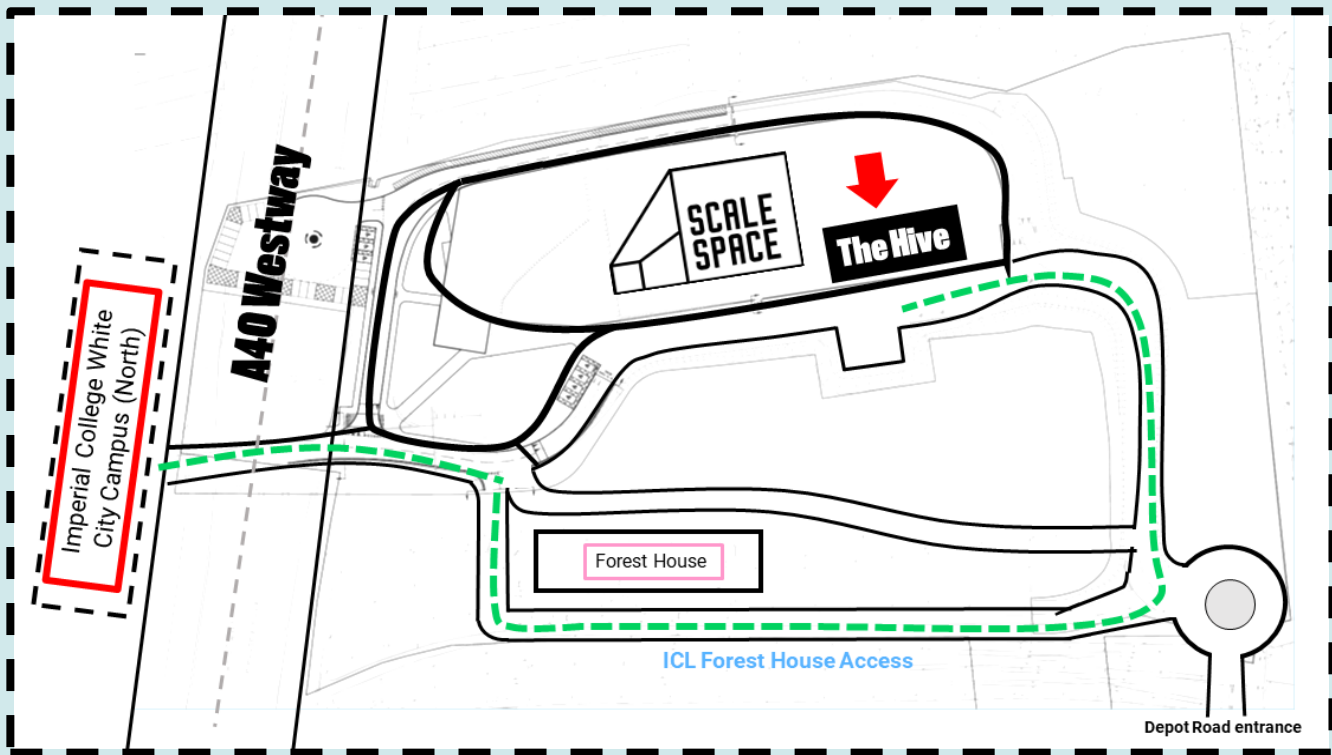

WHERE TO FIND US: