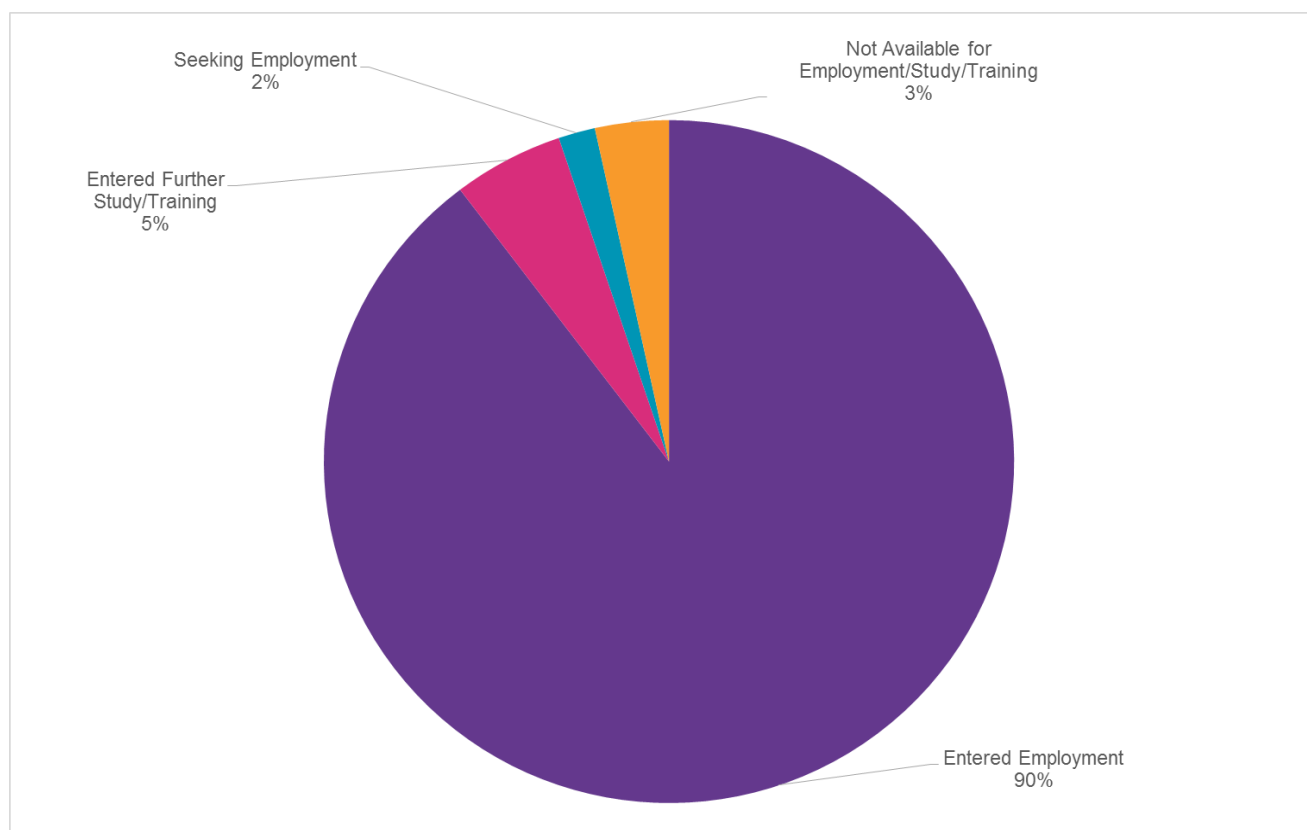

What do Imperial Civil Engineering postgraduates do?

There were 63 known destinations of the 2016 postgraduates (Home & EU students)

Graph 1 – Destinations of 2016 postgraduates	Number of responses	Percentage
Entered Employment	52	90%
Entered Further Study/Training	3	5%
Seeking Employment	1	2%
Not Available for Employment/Study/Training	2	3%

Graph 1 - Destination of 2016 postgraduates

Graph 2 - Comparison with previous years

Graph 3 - Sector of employment entered