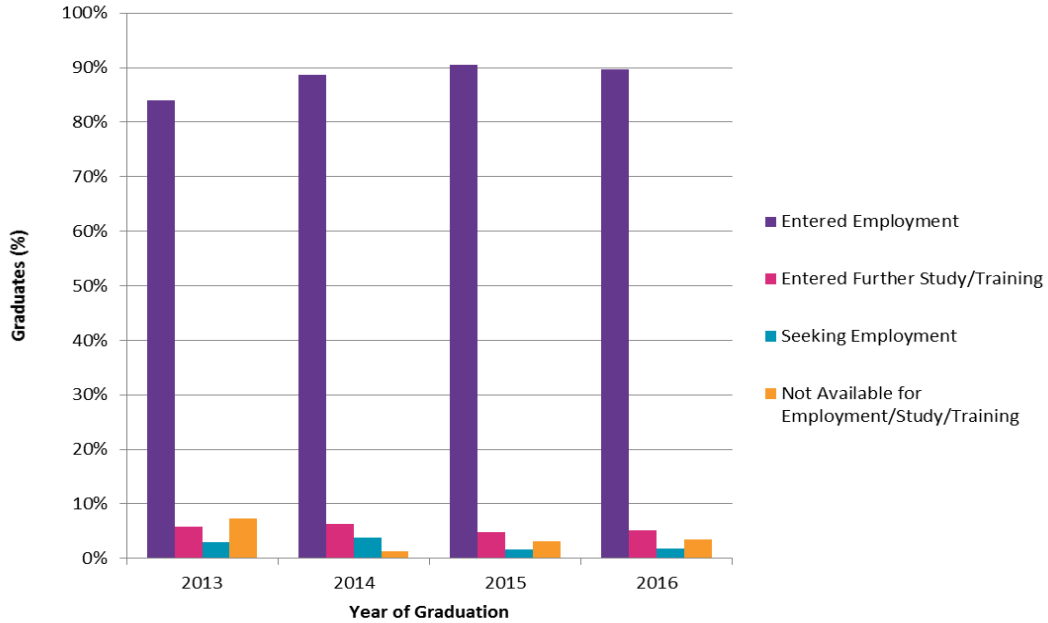

What do Imperial Civil Engineering postgraduates do?

There were 63 known destinations of the 2016 postgraduates (Home & EU students)

Graph 1 – Destinations of 2016 postgraduates	Number of responses	Percentage
Entered Employment	52	90%
Entered Further Study/Training	3	5%
Seeking Employment	1	2%
Not Available for Employment/Study/Training	2	3%

Graph 1 - Destination of 2016 postgraduates

Graph 2 - Comparison with previous years

Graph 3 - Sector of employment entered