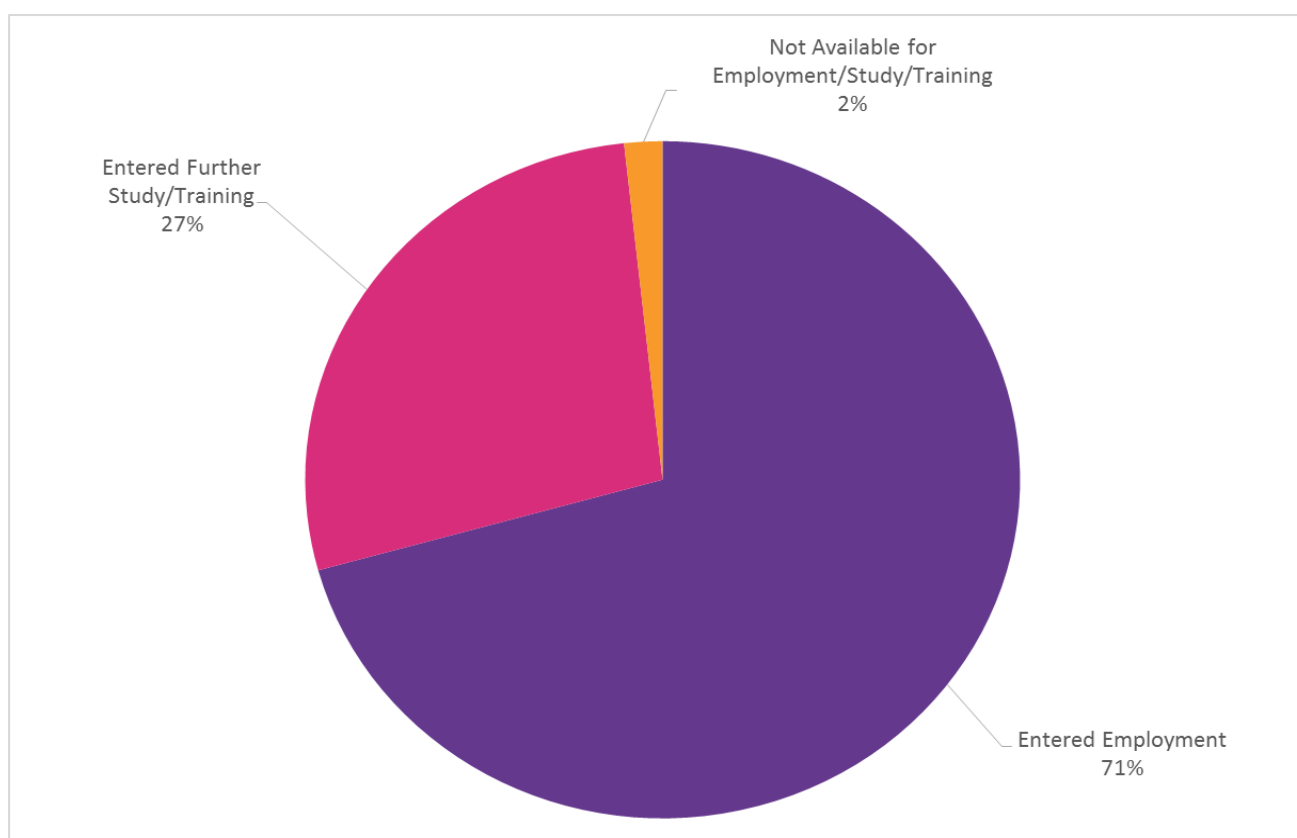

What do Imperial Computing postgraduates do?

There were 74 known destinations of the 2016 postgraduates (Home & EU students)

Graph 1 – Destinations of 2016 postgraduates	Number of responses	Percentage
Entered Employment	41	71%
Entered Further Study/Training	16	27%
Seeking Employment	0	0%
Not Available for Employment/Study/Training	1	2%

Graph 1 - Destination of 2016 postgraduates

Graph 2 - Comparison with previous years

Graph 3 - Sector of employment entered