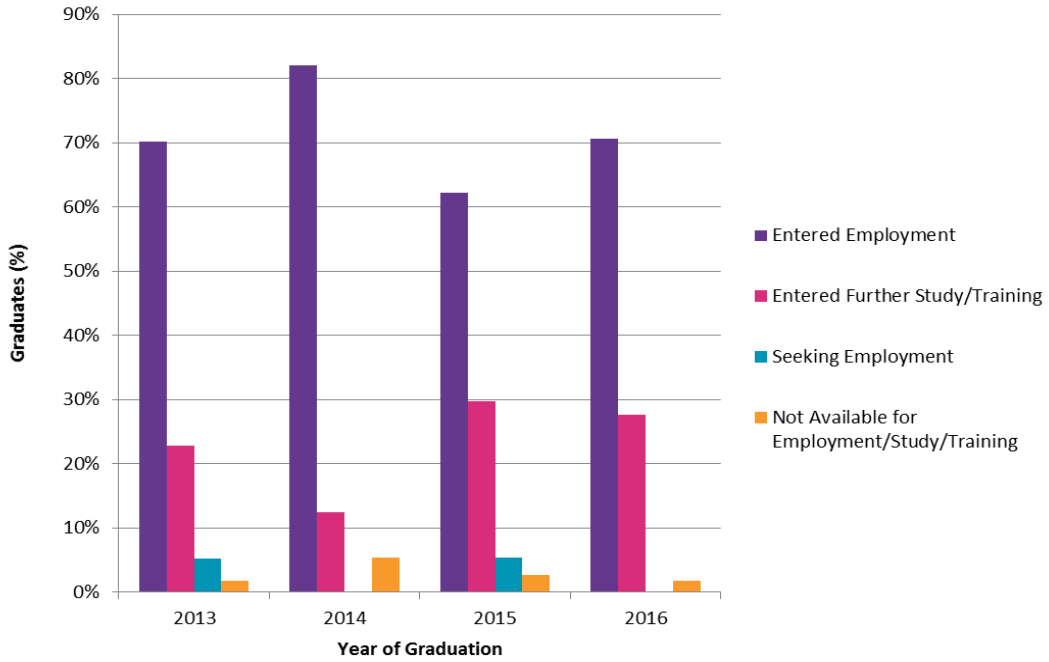

What do Imperial Computing postgraduates do?

There were 74 known destinations of the 2016 postgraduates (Home & EU students)

Graph 1 – Destinations of 2016 postgraduates	Number of responses	Percentage
Entered Employment	41	71%
Entered Further Study/Training	16	27%
Seeking Employment	0	0%
Not Available for Employment/Study/Training	1	2%

Graph 1 - Destination of 2016 postgraduates

Graph 2 - Comparison with previous years

Graph 3 - Sector of employment entered