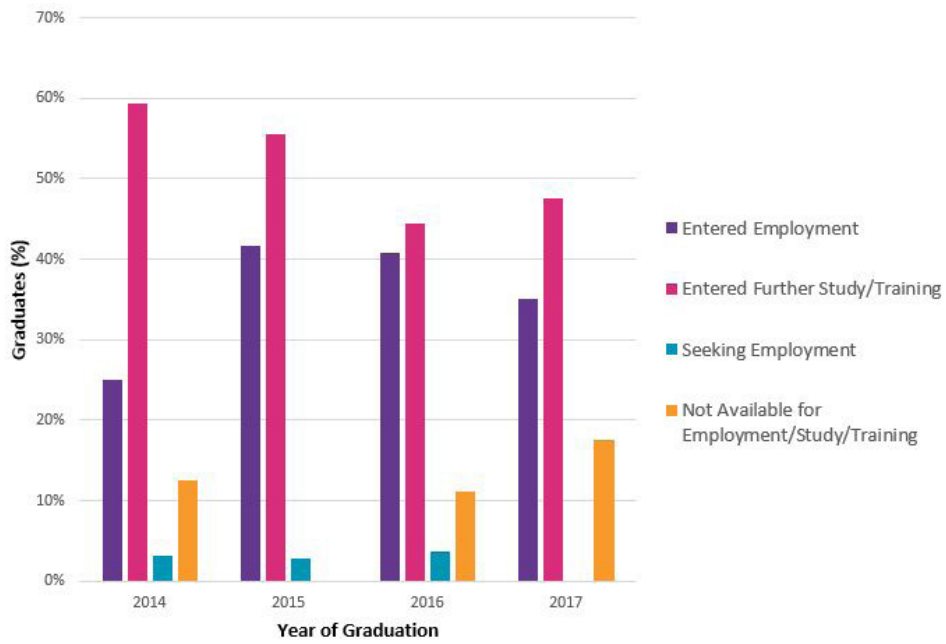

What do Imperial Biomedical Science graduates do?

There were 40 known destinations of the 2017 graduates (Home & EU students)*

Destinations of 2017 graduates	Number of responses	Percentage
Entered Employment	14	35%
Entered Further Study/Training	19	47.5%
Seeking Employment	0	0%
Not Available for Employment/Study/Training	7	17.5%

Graph 1 - Destination of 2017 graduates

Graph 2 - Comparison with previous years

Graph 3 - Sector of employment entered