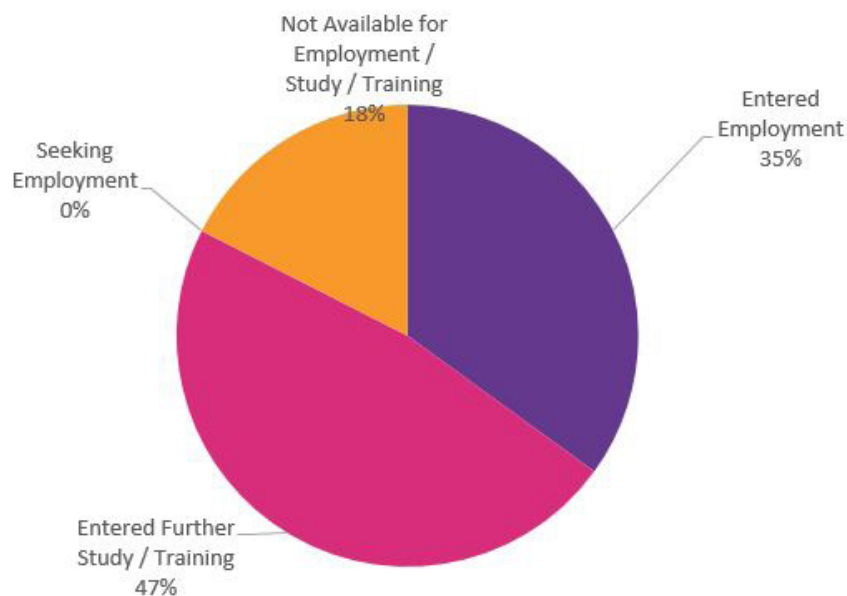

What do Imperial Biomedical Science graduates do?

There were 40 known destinations of the 2017 graduates (Home & EU students)*

Destinations of 2017 graduates	Number of responses	Percentage
Entered Employment	14	35%
Entered Further Study/Training	19	47.5%
Seeking Employment	0	0%
Not Available for Employment/Study/Training	7	17.5%

Graph 1 - Destination of 2017 graduates

Graph 2 - Comparison with previous years

Graph 3 - Sector of employment entered