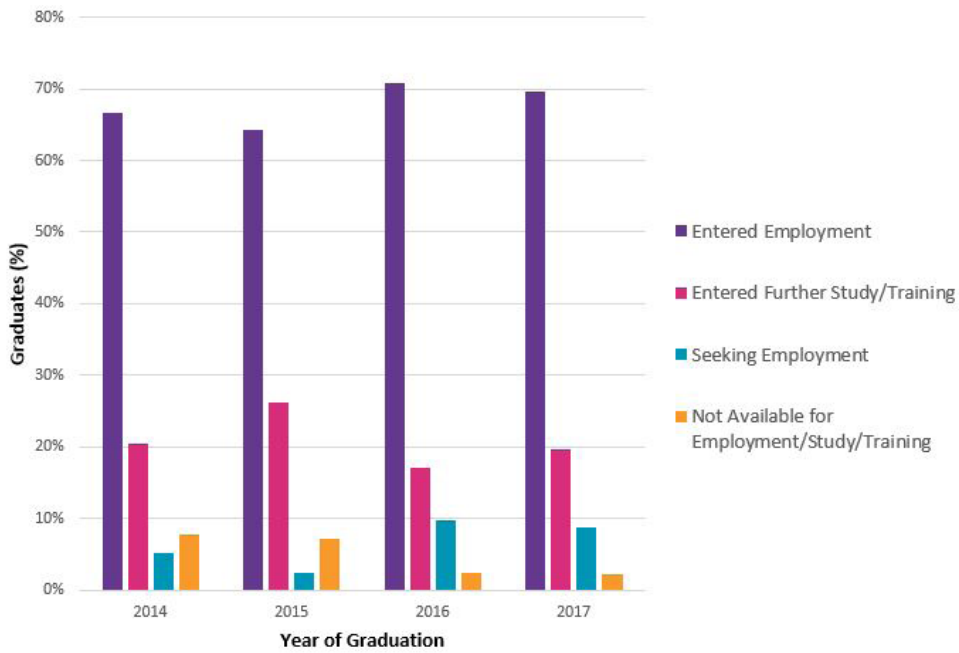

What do Imperial Aeronautical Engineering graduates do?

There were 46 known destinations of the 2017 graduates (Home & EU students)

Destinations of 2017 graduates	Number of responses	Percentage
Entered Employment	32	69.5%
Entered Further Study/Training	9	19.5%
Seeking Employment	4	9%
Not Available for Employment/Study/Training	1	2%

Graph 1 - Destination of 2017 graduates

Graph 2 - Comparison with previous years

Graph 3 - Sector of employment entered