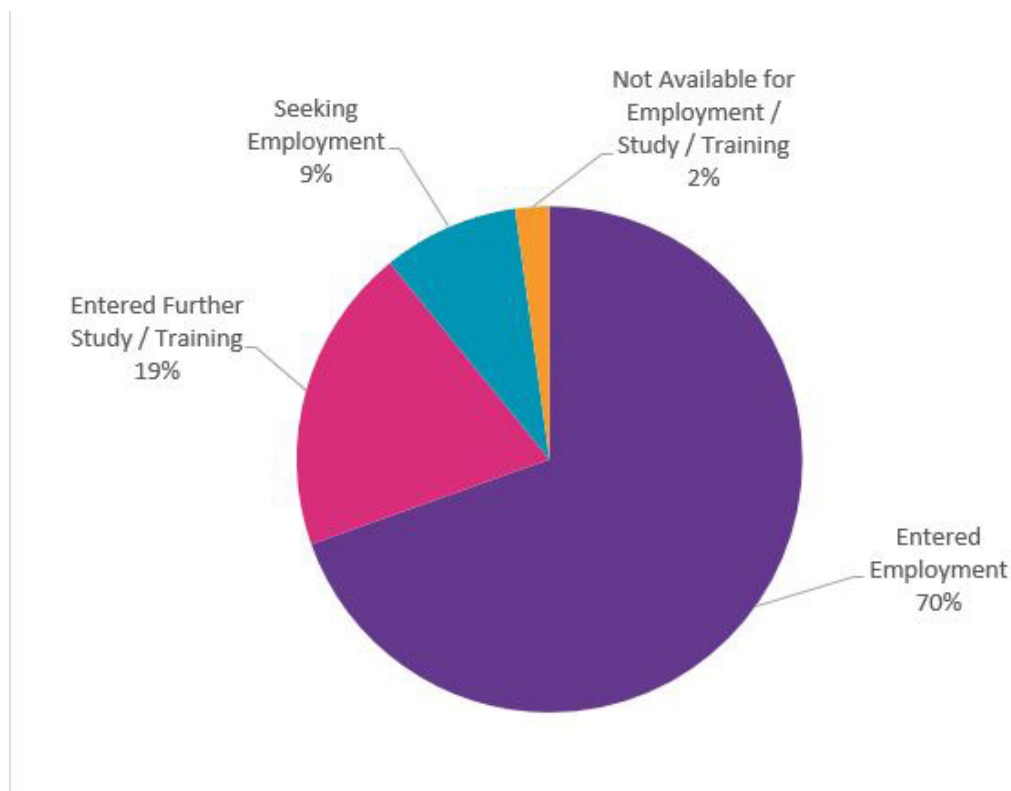

What do Imperial Aeronautical Engineering graduates do?

There were 46 known destinations of the 2017 graduates (Home & EU students)

Destinations of 2017 graduates	Number of responses	Percentage
Entered Employment	32	69.5%
Entered Further Study/Training	9	19.5%
Seeking Employment	4	9%
Not Available for Employment/Study/Training	1	2%

Graph 1 - Destination of 2017 graduates

Graph 2 - Comparison with previous years

Graph 3 - Sector of employment entered