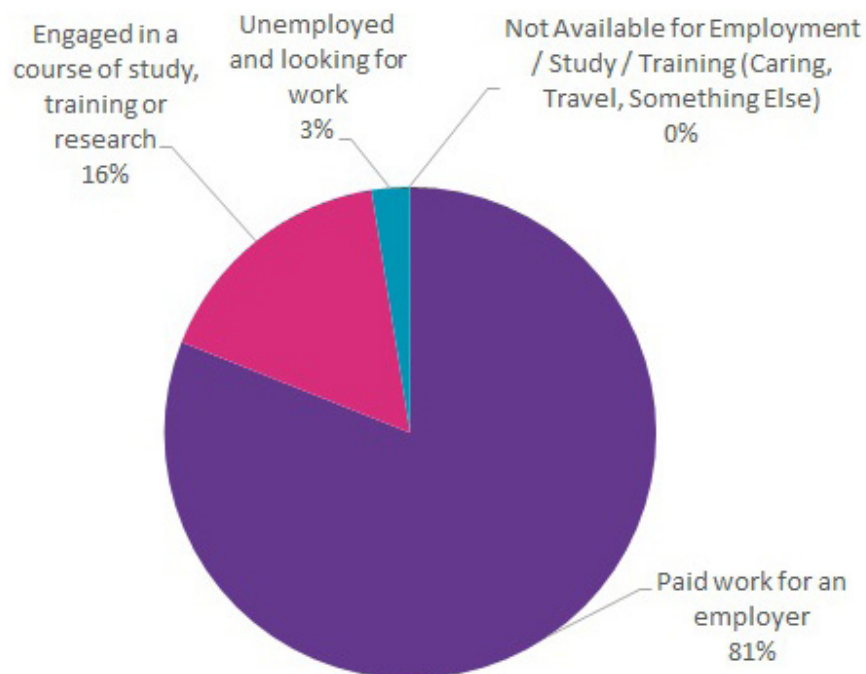

What do Imperial Aeronautical Engineering graduates do?

There were 79 known destinations of the 2018 graduates (first degree)

Destinations of 2018 graduates	Number of responses	Percentage
Paid work for an employer	64	81%
Engaged in a course of study, training or research	13	16%
Unemployed and looking for work	2	3%
Not Available for Employment/Study/Training - (Caring, Travel, Something Else)	0	0%

Graph 1 - Destination of 2018 graduates

Graph 2 - Sector of employment entered