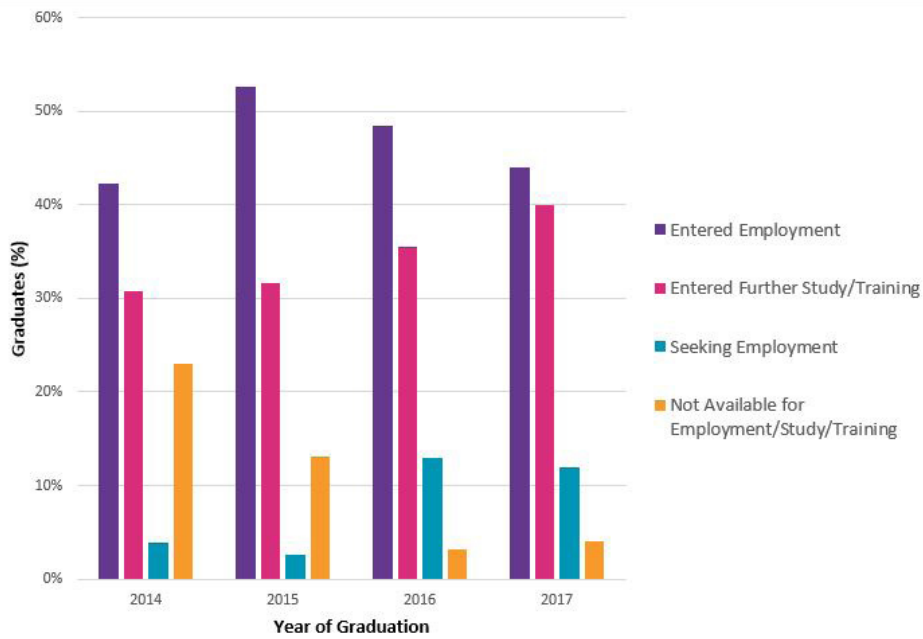

## What do Imperial Bioengineering graduates do?

There were 25 known destinations of the 2017 graduates (Home & EU students)

Destinations of 2017 graduates	Number of responses	Percentage
Entered Employment	11	44%
Entered Further Study/Training	10	40%
Seeking Employment	3	12%
Not Available for Employment/Study/Training	1	4%

Graph 1 - Destination of 2017 graduates

Graph 2 - Comparison with previous years

Graph 3 - Sector of employment entered