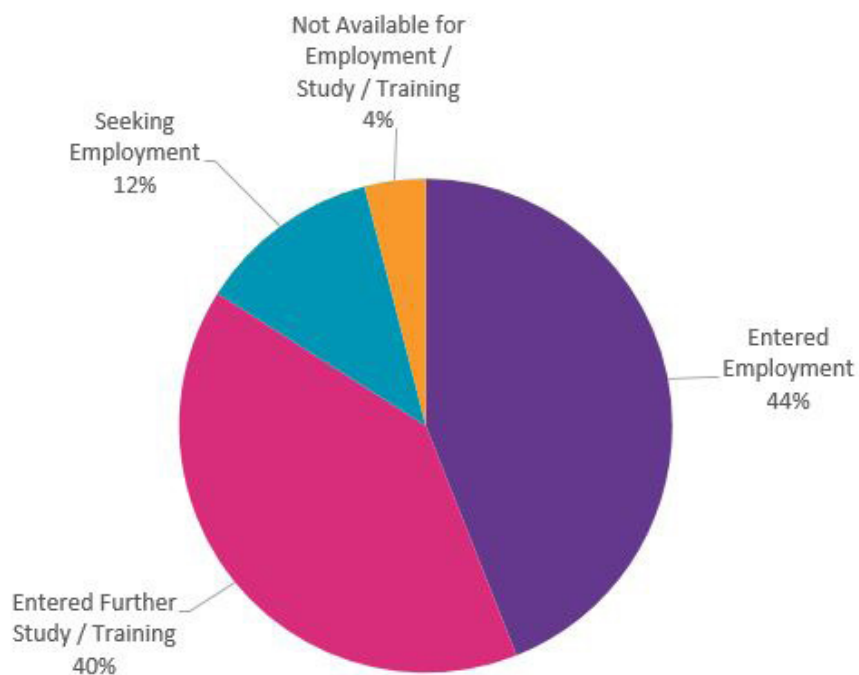

## What do Imperial Bioengineering graduates do?

There were 25 known destinations of the 2017 graduates (Home & EU students)

Destinations of 2017 graduates	Number of responses	Percentage
Entered Employment	11	44%
Entered Further Study/Training	10	40%
Seeking Employment	3	12%
Not Available for Employment/Study/Training	1	4%

Graph 1 - Destination of 2017 graduates

Graph 2 - Comparison with previous years

Graph 3 - Sector of employment entered