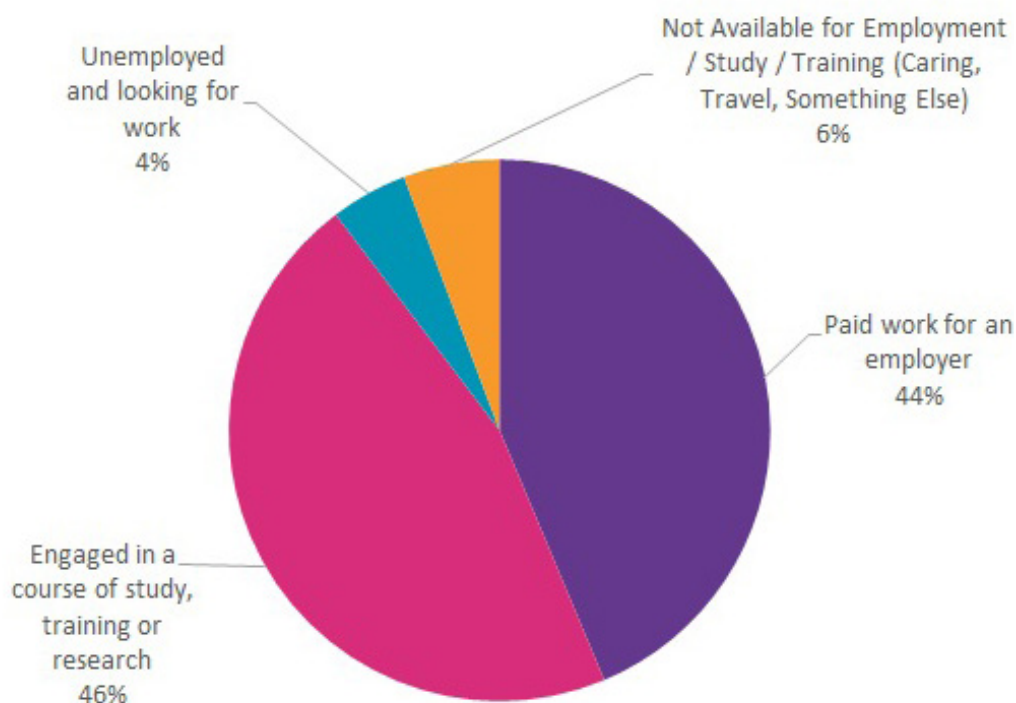

## What do Imperial Chemistry graduates do?

There were 87 known destinations of the 2018 graduates (first degree)

Destinations of 2018 graduates	Number of responses	Percentage
Paid work for an employer	38	44%
Engaged in a course of study, training or research	40	46%
Unemployed and looking for work	4	4%
Not Available for Employment/Study/Training - (Caring, Travel, Something Else)	5	6%

Graph 1 - Destination of 2018 graduates

Graph 2 - Sector of employment entered