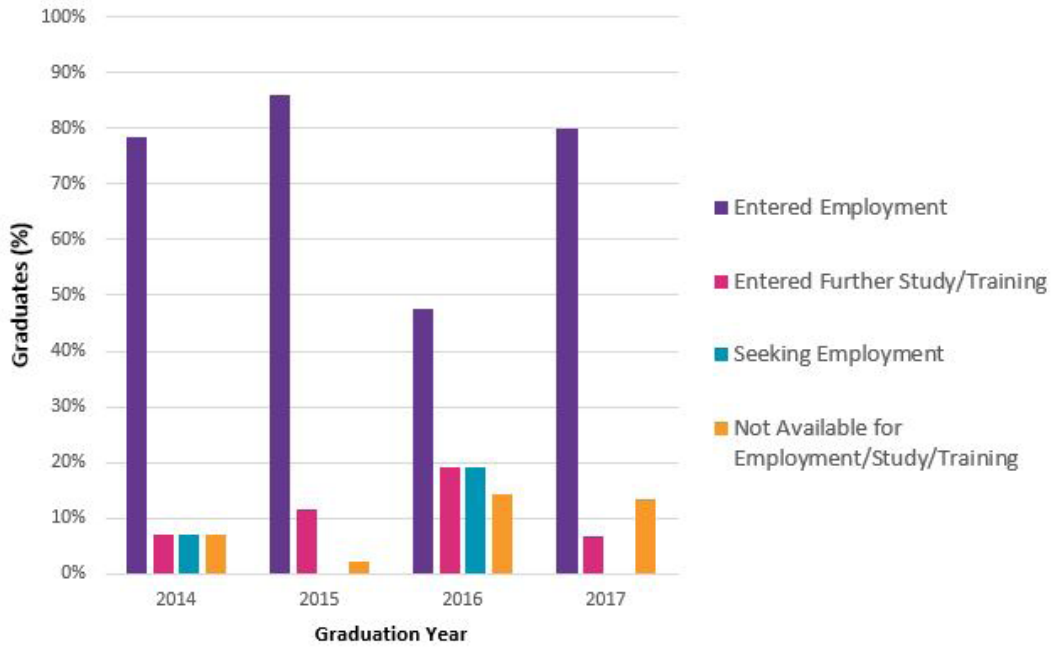

What do Imperial Civil Engineering graduates do?

There were 30 known destinations of the 2017 graduates (Home & EU students)

Destinations of 2017 graduates	Number of responses	Percentage
Entered Employment	24	80%
Entered Further Study/Training	2	6.65%
Seeking Employment	0	0%
Not Available for Employment/Study/Training	4	13.35%

Graph 1 - Destination of 2017 graduates

Graph 2 - Comparison with previous years

Graph 3 - Sector of employment entered