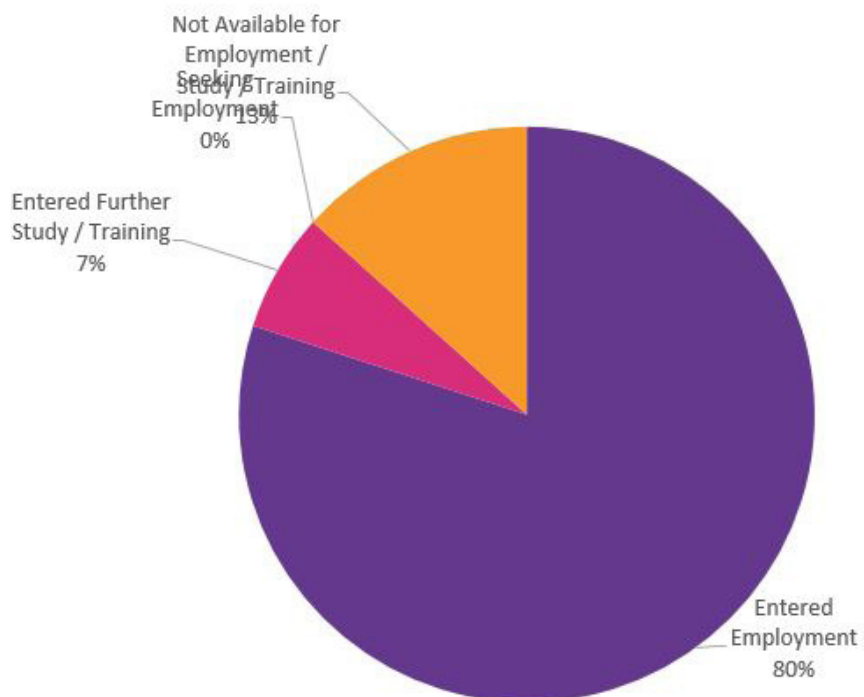

What do Imperial Civil Engineering graduates do?

There were 30 known destinations of the 2017 graduates (Home & EU students)

Destinations of 2017 graduates	Number of responses	Percentage
Entered Employment	24	80%
Entered Further Study/Training	2	6.65%
Seeking Employment	0	0%
Not Available for Employment/Study/Training	4	13.35%

Graph 1 - Destination of 2017 graduates

Graph 2 - Comparison with previous years

Graph 3 - Sector of employment entered