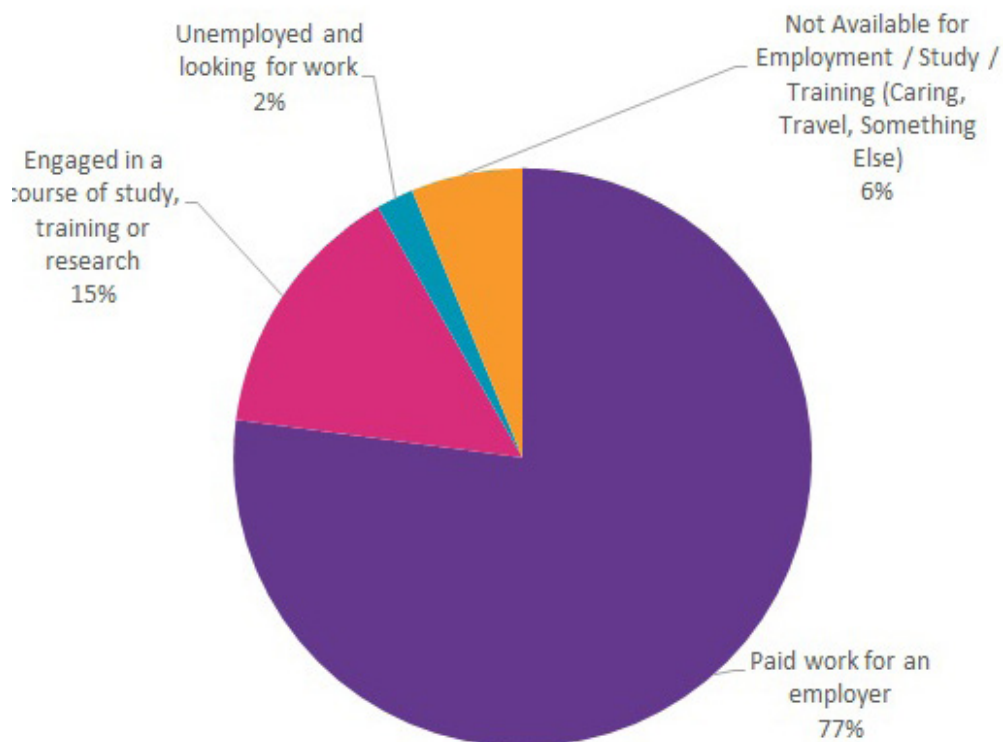

## What do Imperial Civil Engineering graduates do?

There were 48 known destinations of the 2018 graduates (first degree)

Destinations of 2018 graduates	Number of responses	Percentage
Paid work for an employer	37	77%
Engaged in a course of study, training or research	7	15%
Unemployed and looking for work	1	2%
Not Available for Employment/Study/Training - (Caring, Travel, Something Else)	3	6%

Graph 1 - Destination of 2018 graduates

Graph 2 - Sector of employment entered