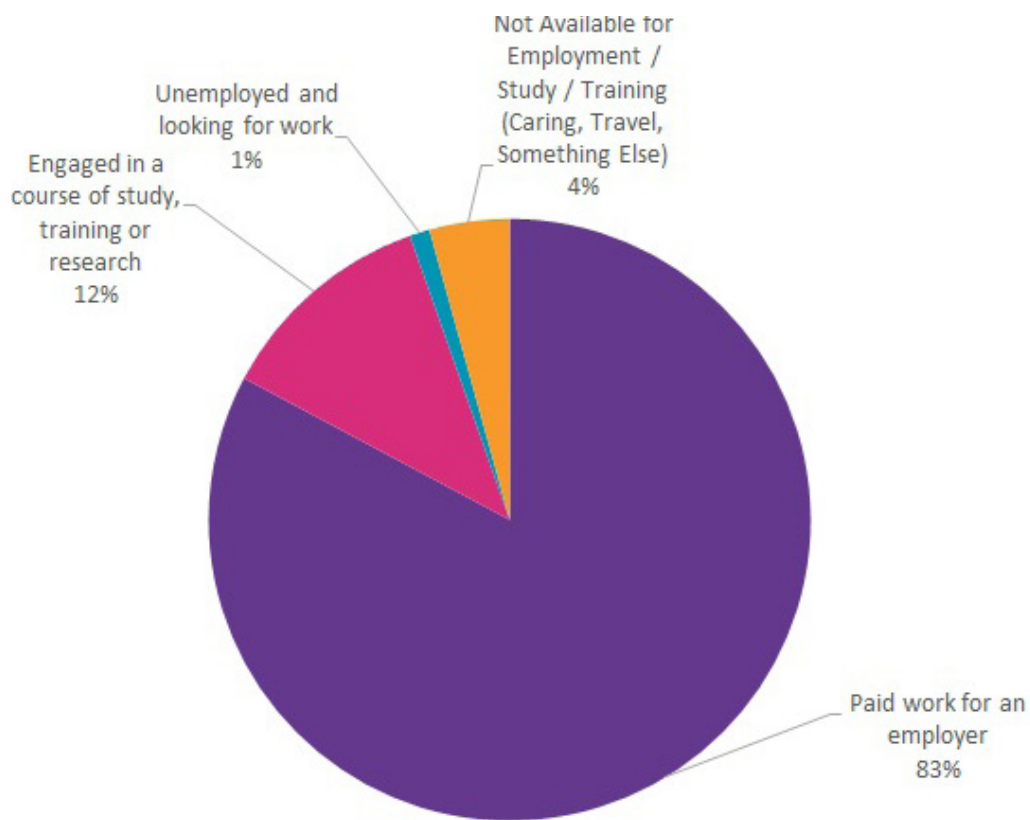

## What do Imperial Computing graduates do?

There were 93 known destinations of the 2018 graduates (first degree)

Destinations of 2018 graduates	Number of responses	Percentage
Paid work for an employer	77	83%
Engaged in a course of study, training or research	11	12%
Unemployed and looking for work	1	1%
Not Available for Employment/Study/Training - (Caring, Travel, Something Else)	4	4%

Graph 1 - Destination of 2018 graduates

Graph 2 - Sector of employment entered