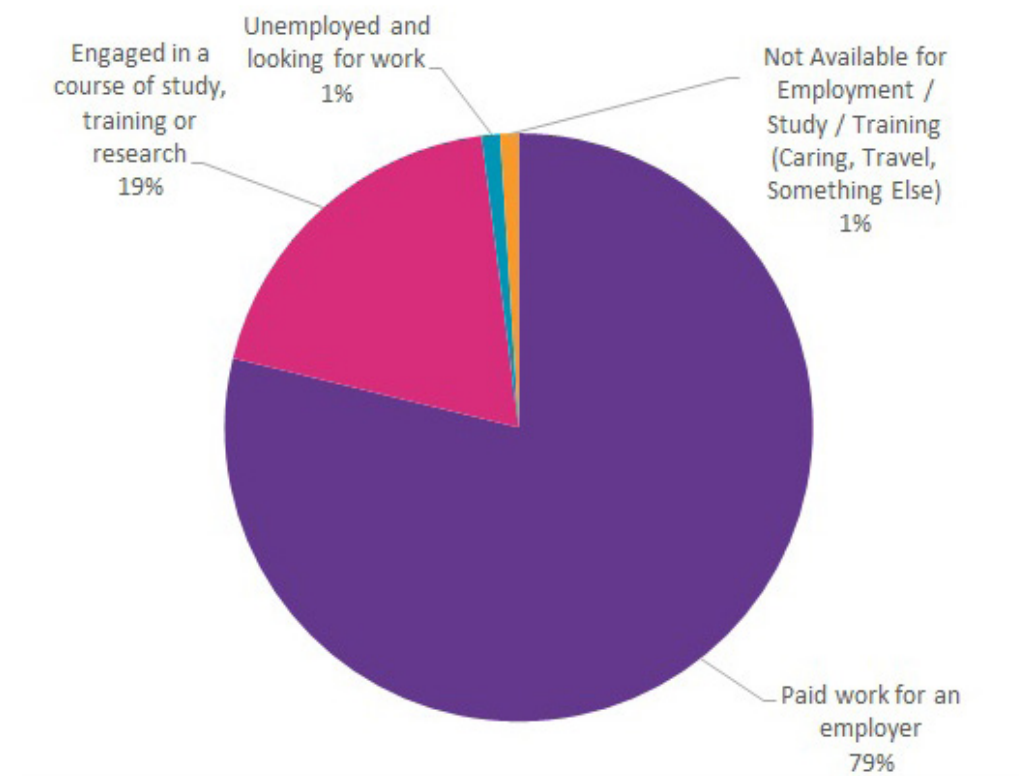

What do Imperial Electronic & Electrical Engineering graduates do?

There were 99 known destinations of the 2018 graduates (first degree)

Destinations of 2018 graduates	Number of responses	Percentage
Paid work for an employer	78	79%
Engaged in a course of study, training or research	19	19%
Unemployed and looking for work	1	1%
Not Available for Employment/Study/Training - (Caring, Travel, Something Else)	1	1%

Graph 1 - Destination of 2018 graduates

Graph 2 - Sector of employment entered