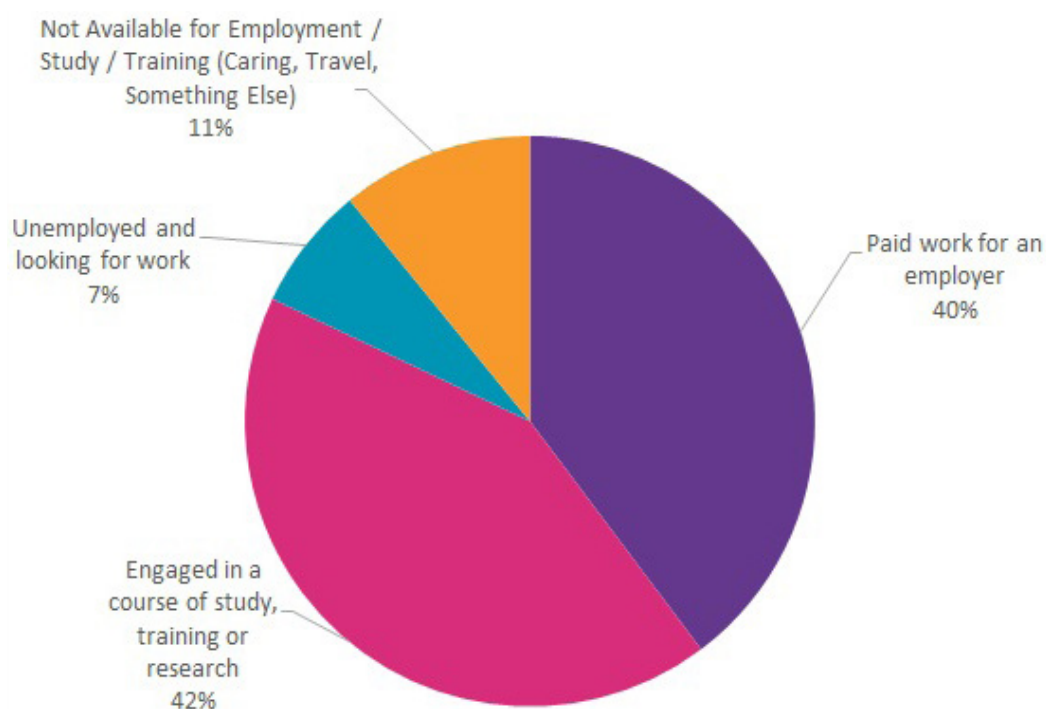

What do Imperial Life Sciences graduates do?

There were 156 known destinations of the 2018 graduates (first degree)

Destinations of 2018 graduates	Number of responses	Percentage
Paid work for an employer	62	40%
Engaged in a course of study, training or research	66	42%
Unemployed and looking for work	11	7%
Not Available for Employment/Study/Training - (Caring, Travel, Something Else)	17	11%

Graph 1 - Destination of 2018 graduates

Graph 2 - Sector of employment entered