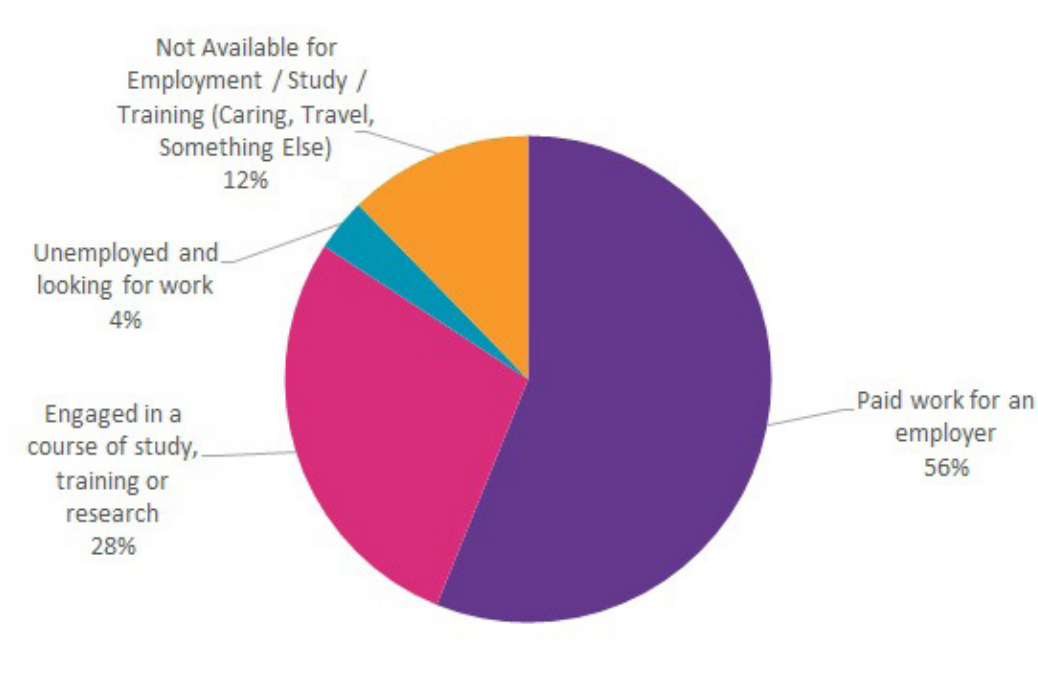

## What do Imperial Materials graduates do?

There were 57 known destinations of the 2018 graduates (first degree)

Destinations of 2018 graduates	Number of responses	Percentage
Paid work for an employer	32	56%
Engaged in a course of study, training or research	16	28%
Unemployed and looking for work	2	4%
Not Available for Employment/Study/Training - (Caring, Travel, Something Else)	7	12%

Graph 1 - Destination of 2018 graduates

Graph 2 - Sector of employment entered