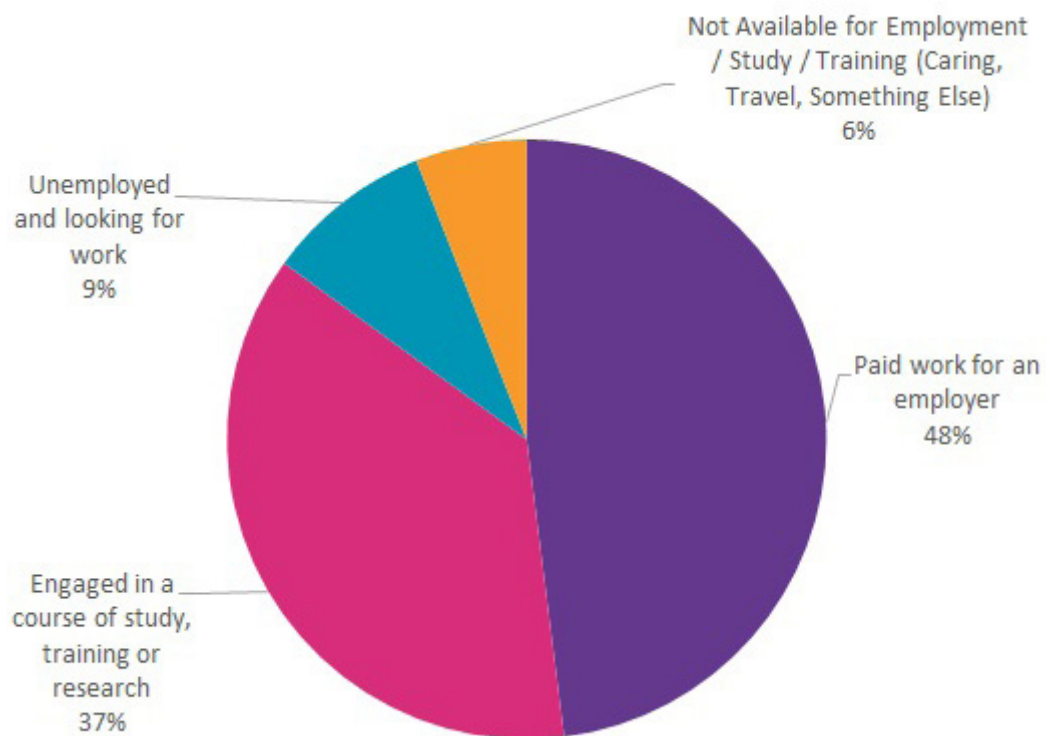

## What do Imperial Mathematics graduates do?

There were 100 known destinations of the 2018 graduates (first degree)

Destinations of 2018 graduates	Number of responses	Percentage
Paid work for an employer	48	48%
Engaged in a course of study, training or research	37	37%
Unemployed and looking for work	9	9%
Not Available for Employment/Study/Training - (Caring, Travel, Something Else)	6	6%

Graph 1 - Destination of 2018 graduates

Graph 2 - Sector of employment entered