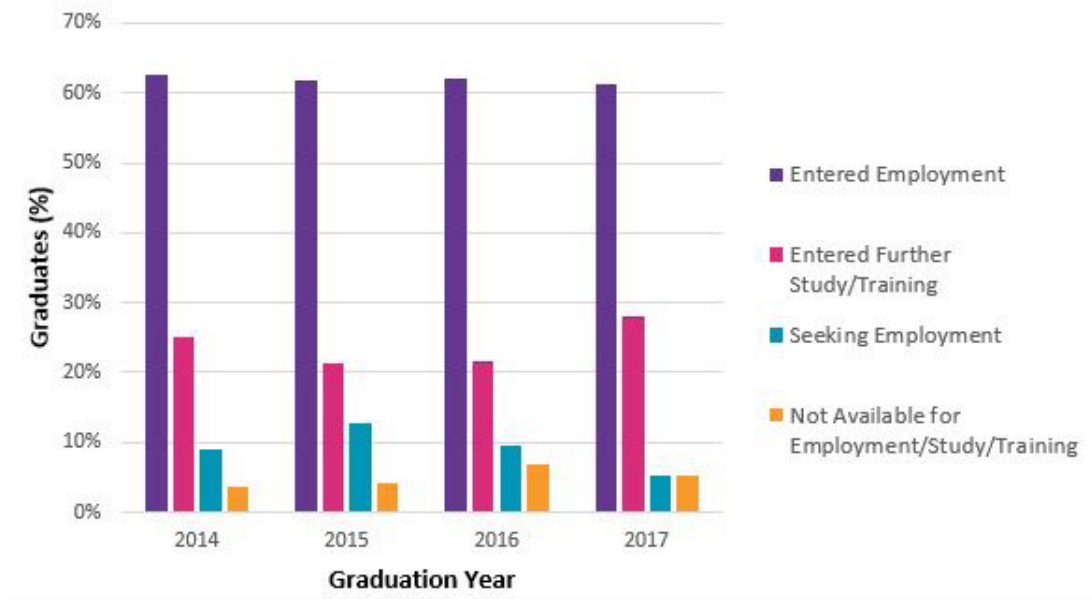

What do Imperial Mechanical Engineering graduates do?

There were 75 known destinations of the 2017 graduates (Home & EU students)

Destinations of 2017 graduates	Number of responses	Percentage
Entered Employment	46	61.35%
Entered Further Study/Training	21	28%
Seeking Employment	4	5.35%
Not Available for Employment/Study/Training	4	5.35%

Graph 1 - Destination of 2017 graduates

Graph 2 - Comparison with previous years

Graph 3 - Sector of employment entered