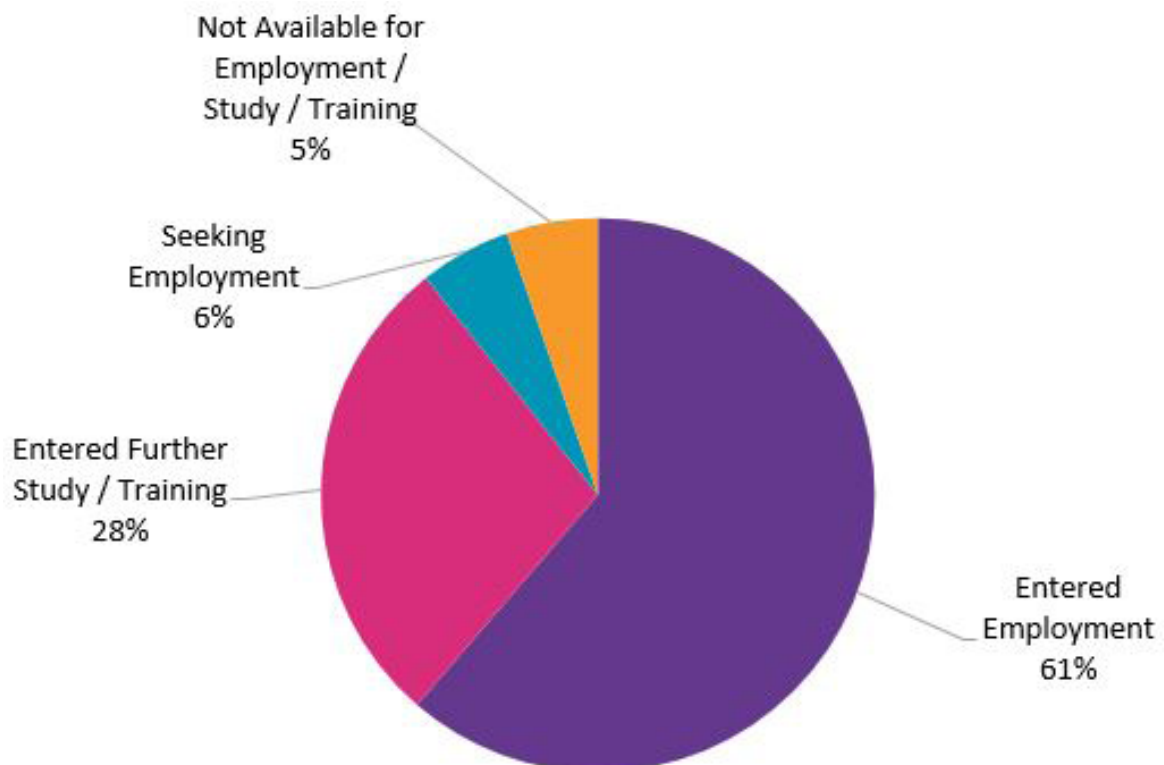

What do Imperial Mechanical Engineering graduates do?

There were 75 known destinations of the 2017 graduates (Home & EU students)

Destinations of 2017 graduates	Number of responses	Percentage
Entered Employment	46	61.35%
Entered Further Study/Training	21	28%
Seeking Employment	4	5.35%
Not Available for Employment/Study/Training	4	5.35%

Graph 1 - Destination of 2017 graduates

Graph 2 - Comparison with previous years

Graph 3 - Sector of employment entered