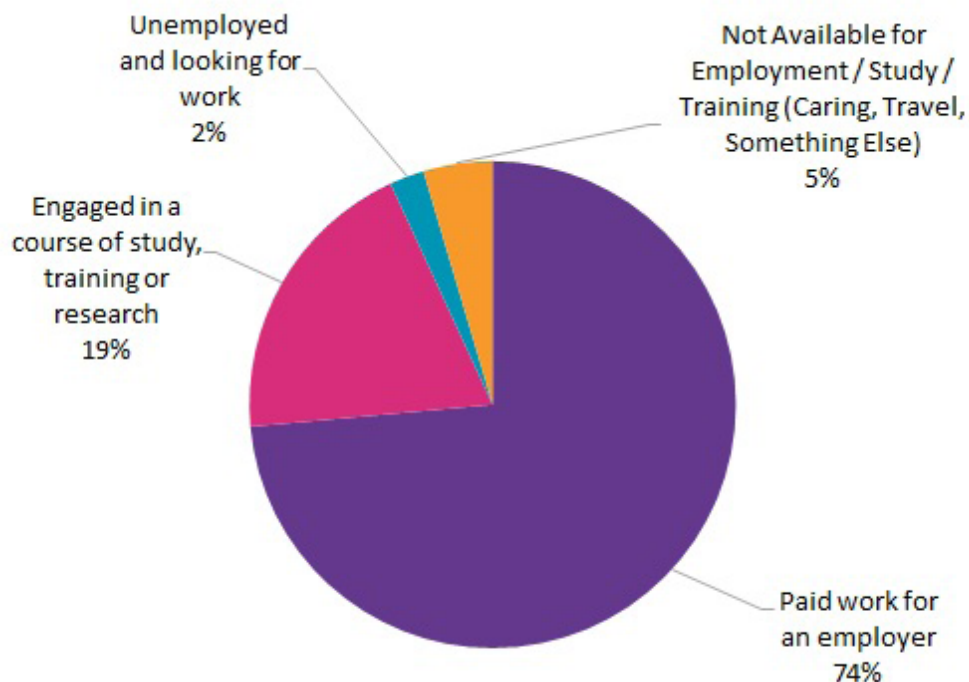

What do Imperial Mechanical Engineering graduates do?

There were 87 known destinations of the 2018 graduates (first degree)

Destinations of 2018 graduates	Number of responses	Percentage
Paid work for an employer	64	74%
Engaged in a course of study, training or research	17	19%
Unemployed and looking for work	2	2%
Not Available for Employment/Study/Training - (Caring, Travel, Something Else)	4	5%

Graph 1 - Destination of 2018 graduates

Graph 2 - Sector of employment entered