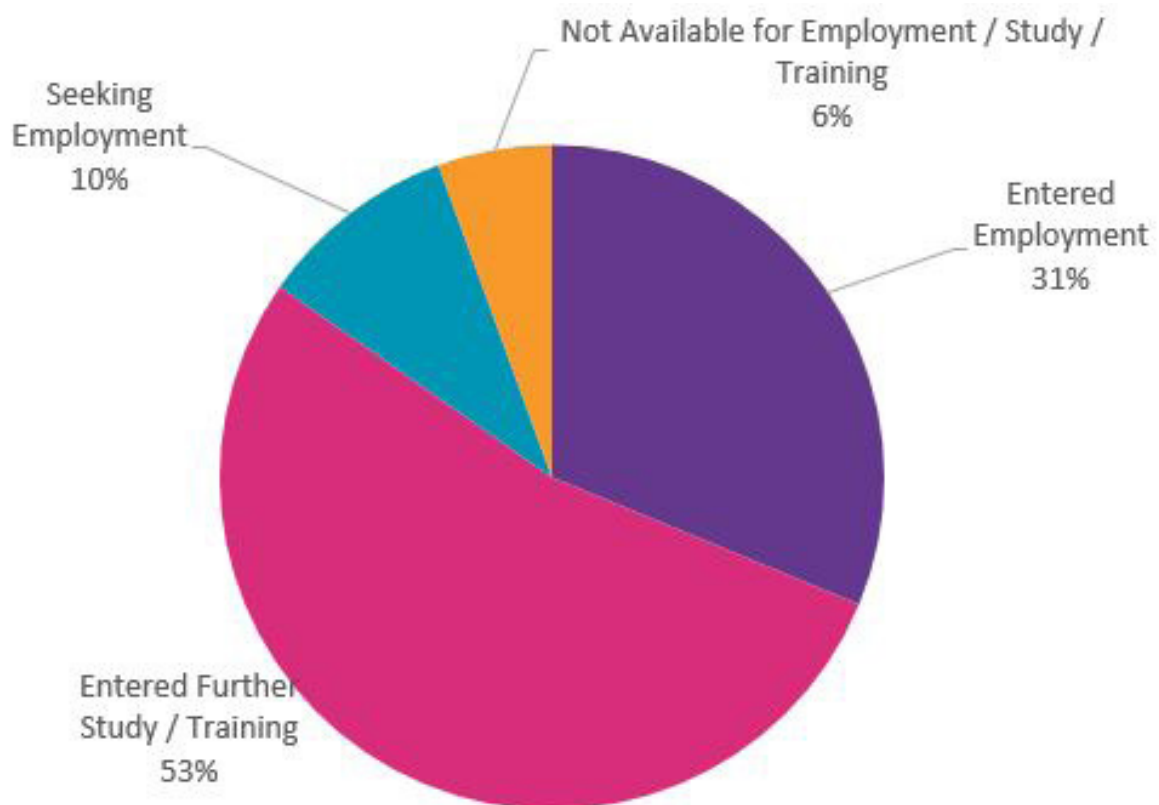

What do Imperial Physics graduates do?

There were 144 known destinations of the 2017 graduates (Home & EU students)

Destinations of 2017 graduates	Number of responses	Percentage
Entered Employment	45	31.25%
Entered Further Study/Training	77	53.45%
Seeking Employment	14	9.75%
Not Available for Employment/Study/Training	8	5.55%

Graph 1 - Destination of 2017 graduates

Graph 2 - Comparison with previous years

Graph 3 - Sector of employment entered