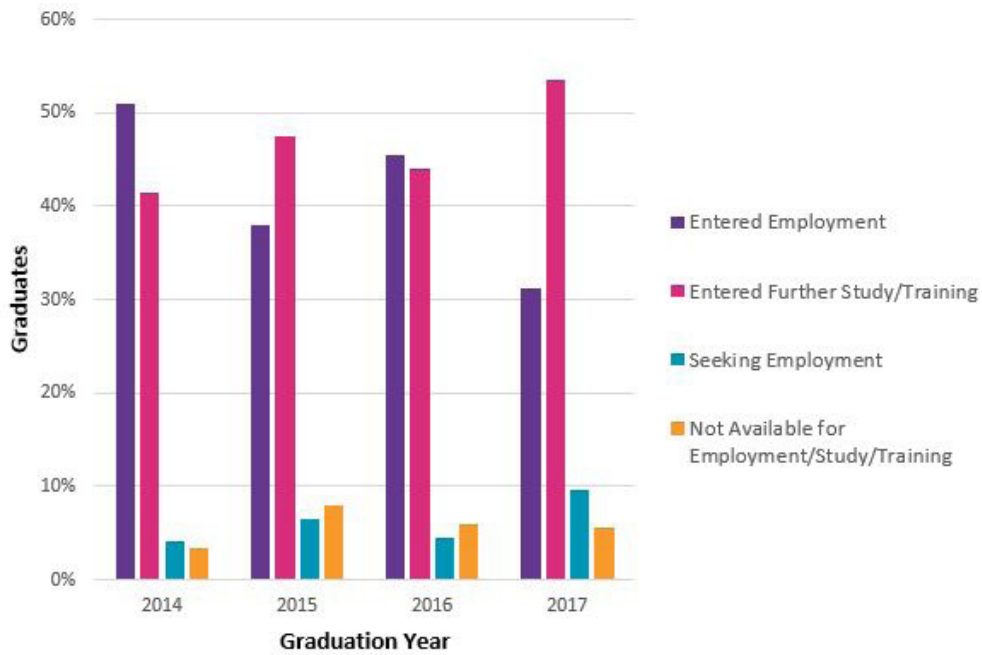

What do Imperial Physics graduates do?

There were 144 known destinations of the 2017 graduates (Home & EU students)

Destinations of 2017 graduates	Number of responses	Percentage
Entered Employment	45	31.25%
Entered Further Study/Training	77	53.45%
Seeking Employment	14	9.75%
Not Available for Employment/Study/Training	8	5.55%

Graph 1 - Destination of 2017 graduates

Graph 2 - Comparison with previous years

Graph 3 - Sector of employment entered