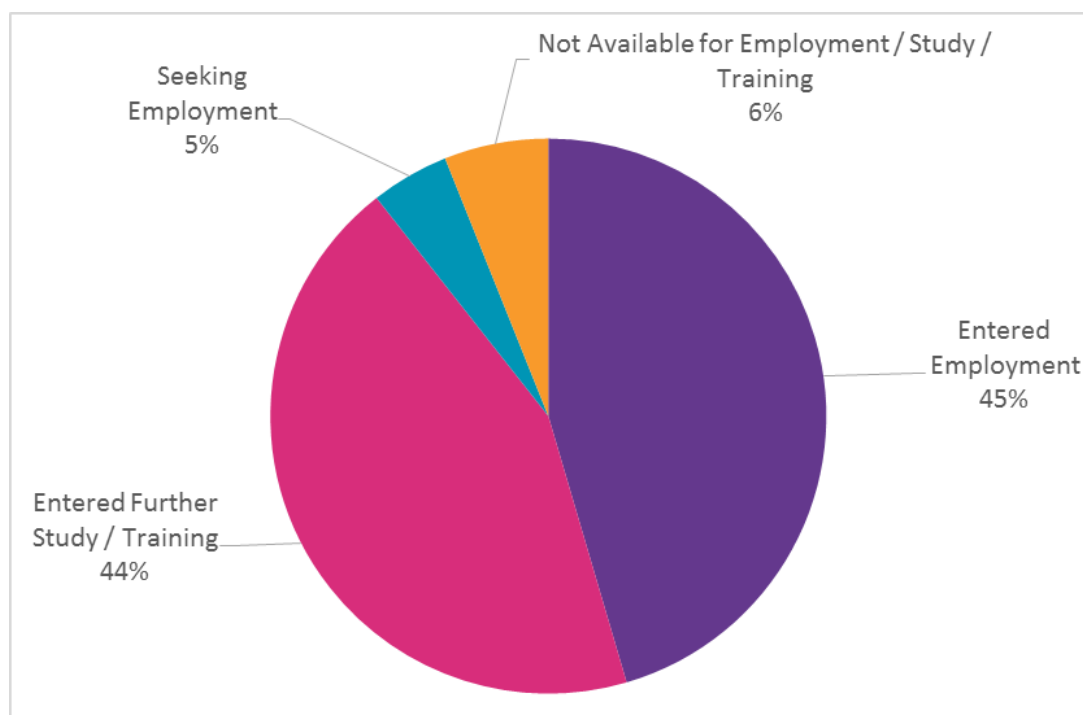

What do Imperial Physics graduates do?

There were 132 known destinations of the 2016 graduates (Home & EU students)

Destinations of 2016 graduates	Number of responses	Percentage
Entered Employment	60	45%
Entered Further Study/Training	58	44%
Seeking Employment	6	5%
Not Available for Employment/Study/Training	8	6%

Graph 1 - Destination of 2016 graduates

Graph 2 - Comparison with previous years

Graph 3 - Sector of employment entered