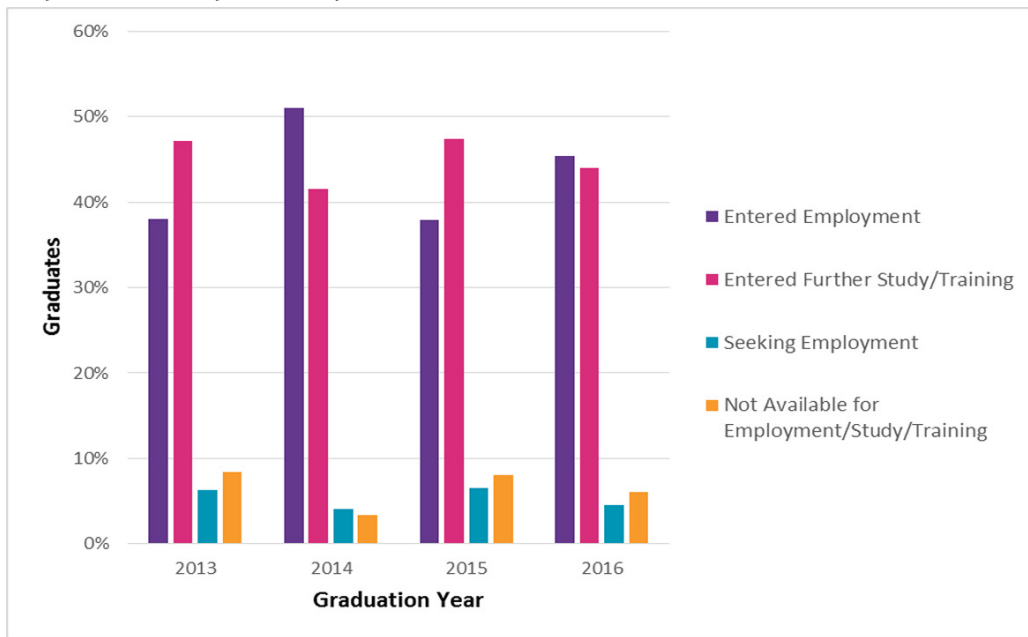

What do Imperial Physics graduates do?

There were 132 known destinations of the 2016 graduates (Home & EU students)

Destinations of 2016 graduates	Number of responses	Percentage
Entered Employment	60	45%
Entered Further Study/Training	58	44%
Seeking Employment	6	5%
Not Available for Employment/Study/Training	8	6%

Graph 1 - Destination of 2016 graduates

Graph 2 - Comparison with previous years

Graph 3 - Sector of employment entered