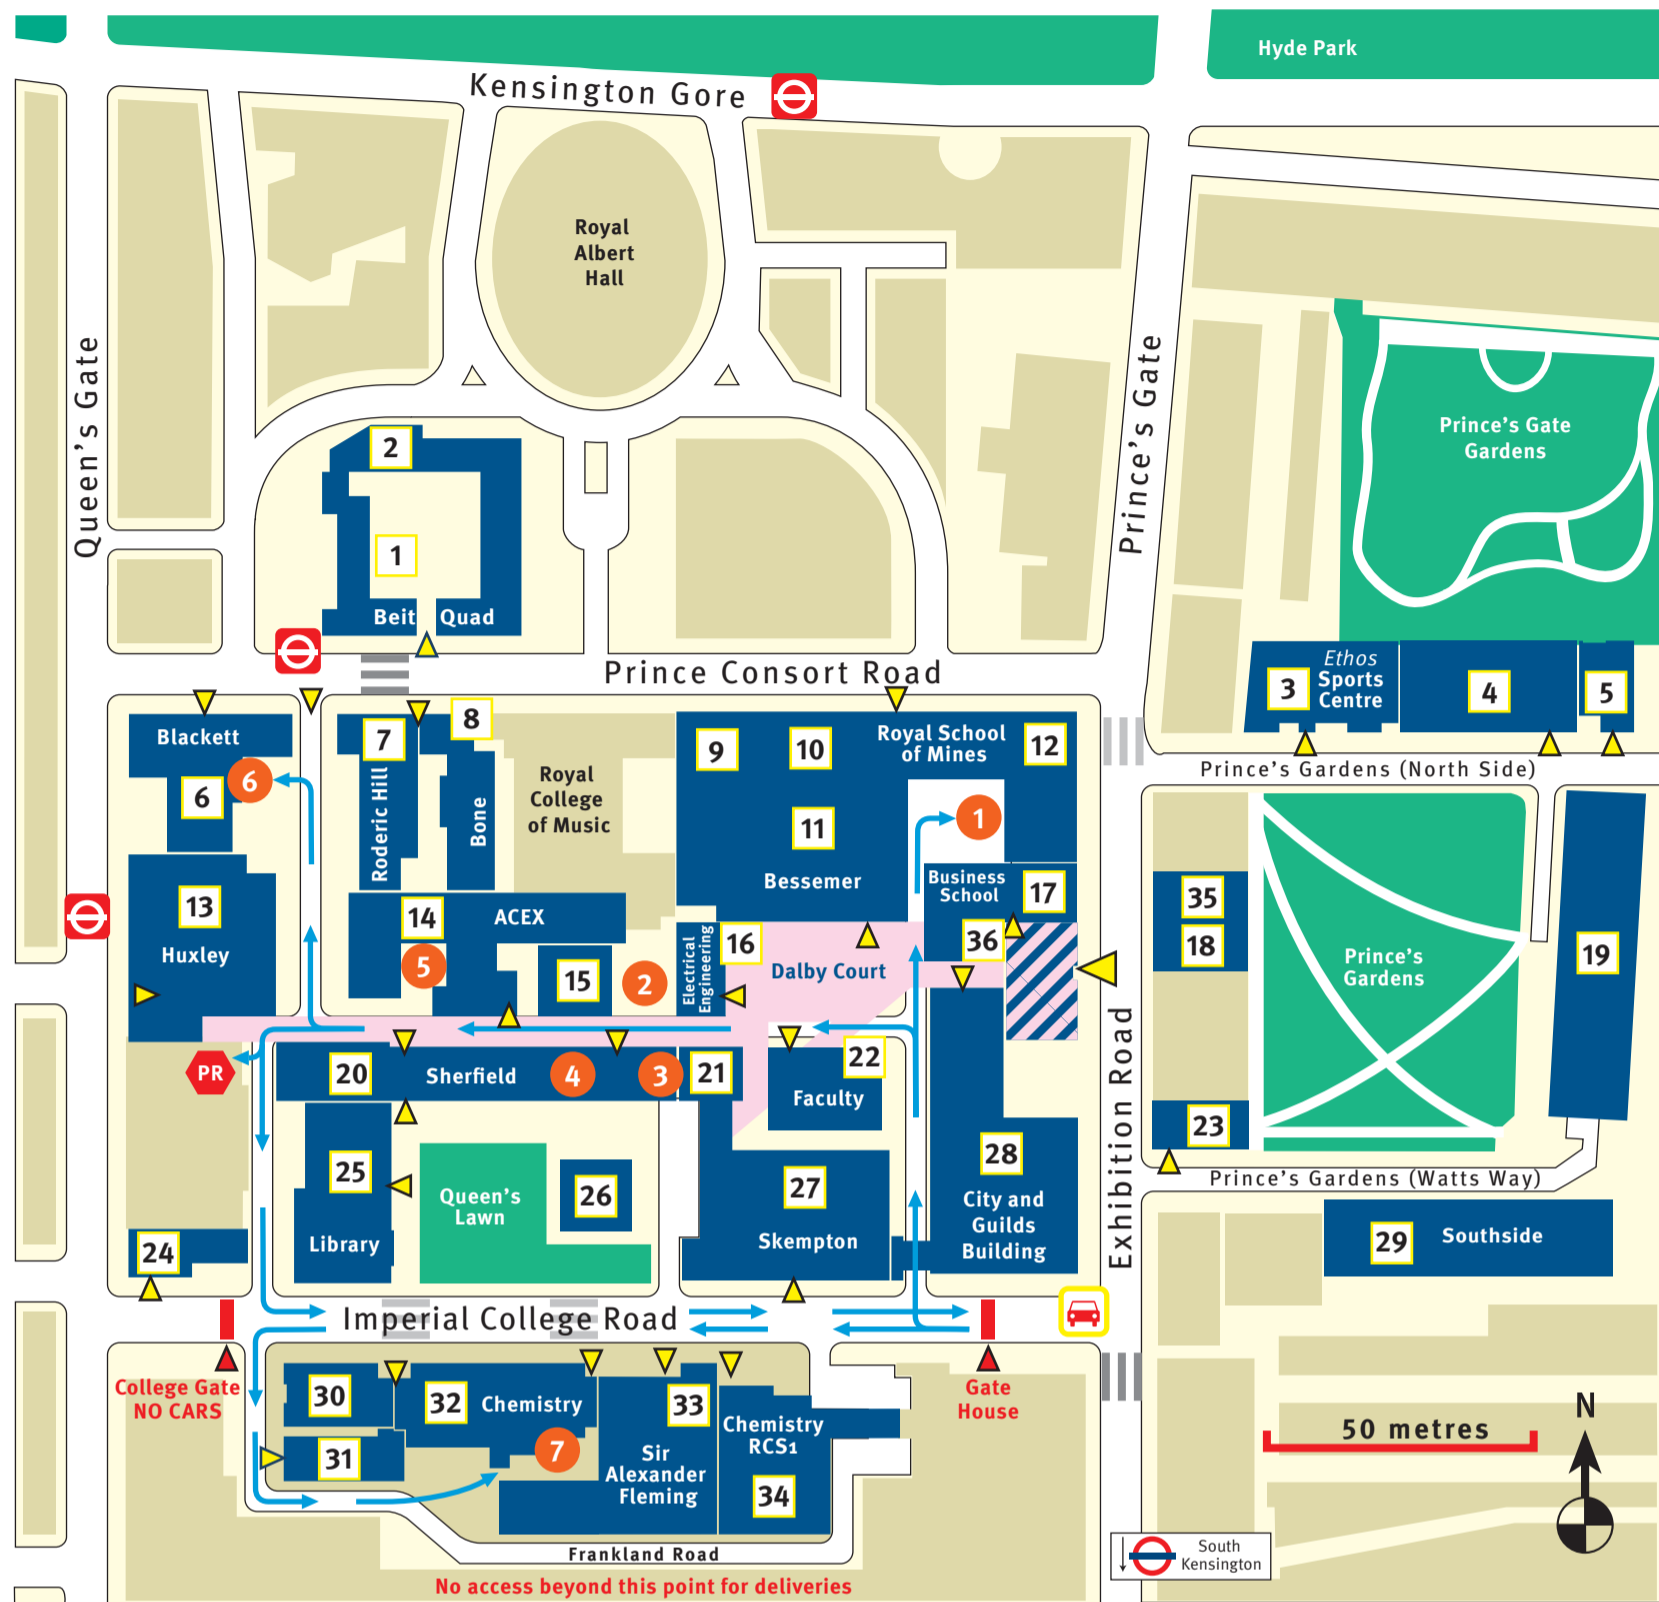

South Kensington Campus Deliveries Map

September 2016

- Main walkway (Level 2)
- Main entrance
- Delivery route
- Post room x48908
Aeronautics, Huxley, Sherfield (except ICT, Careers, Catering)

- Stores for deliveries**
- 1 Mechanical Engineering/ Business School x47016
 - 2 Electrical and Electronic Engineering x46160
 - 3 Service Point, Sherfield Building x49587
 - 4 Catering, Sherfield Building x42552
 - 5 Chemical Engineering x45615
 - 6 Physics, Blackett Laboratory x47870
 - 7 VWR stores for: SAF, Chemistry, RCS1, Flowers and Sir Ernst Chain deliveries x45738

- South Kensington Underground
- Bus stops
- Building entrances
- Vehicle entrance

- 1 Beit Quadrangle
- 2 Imperial College Union
- 3 Ethos Sports Centre
- 4 Prince's Gdns, North Side
- 5 Weeks Hall
- 6 Blackett Laboratory
- 7 Roderic Hill Building
- 8 Bone Building
- 9 Royal School of Mines
- 10 Aston Webb
- 11 Bessemer Building

- 12 Goldsmiths Building
- 13 Huxley Building
- 14 ACE Extension
- 15 William Penney Laboratory
- 16 Electrical Engineering
- 17 Business School
- 18 53 Prince's Gate
- 19 Eastside
- 20 Sherfield Building
Student Hub
Conference Office

- 30 Sir Ernst Chain Building – Wolfson Laboratories
- 31 Flowers Building
- 32 Chemistry Building
- 33 Sir Alexander Fleming Building
- 34 Chemistry RCS1
- 35 52 Prince's Gate
- 36 Alumni Visitor Centre