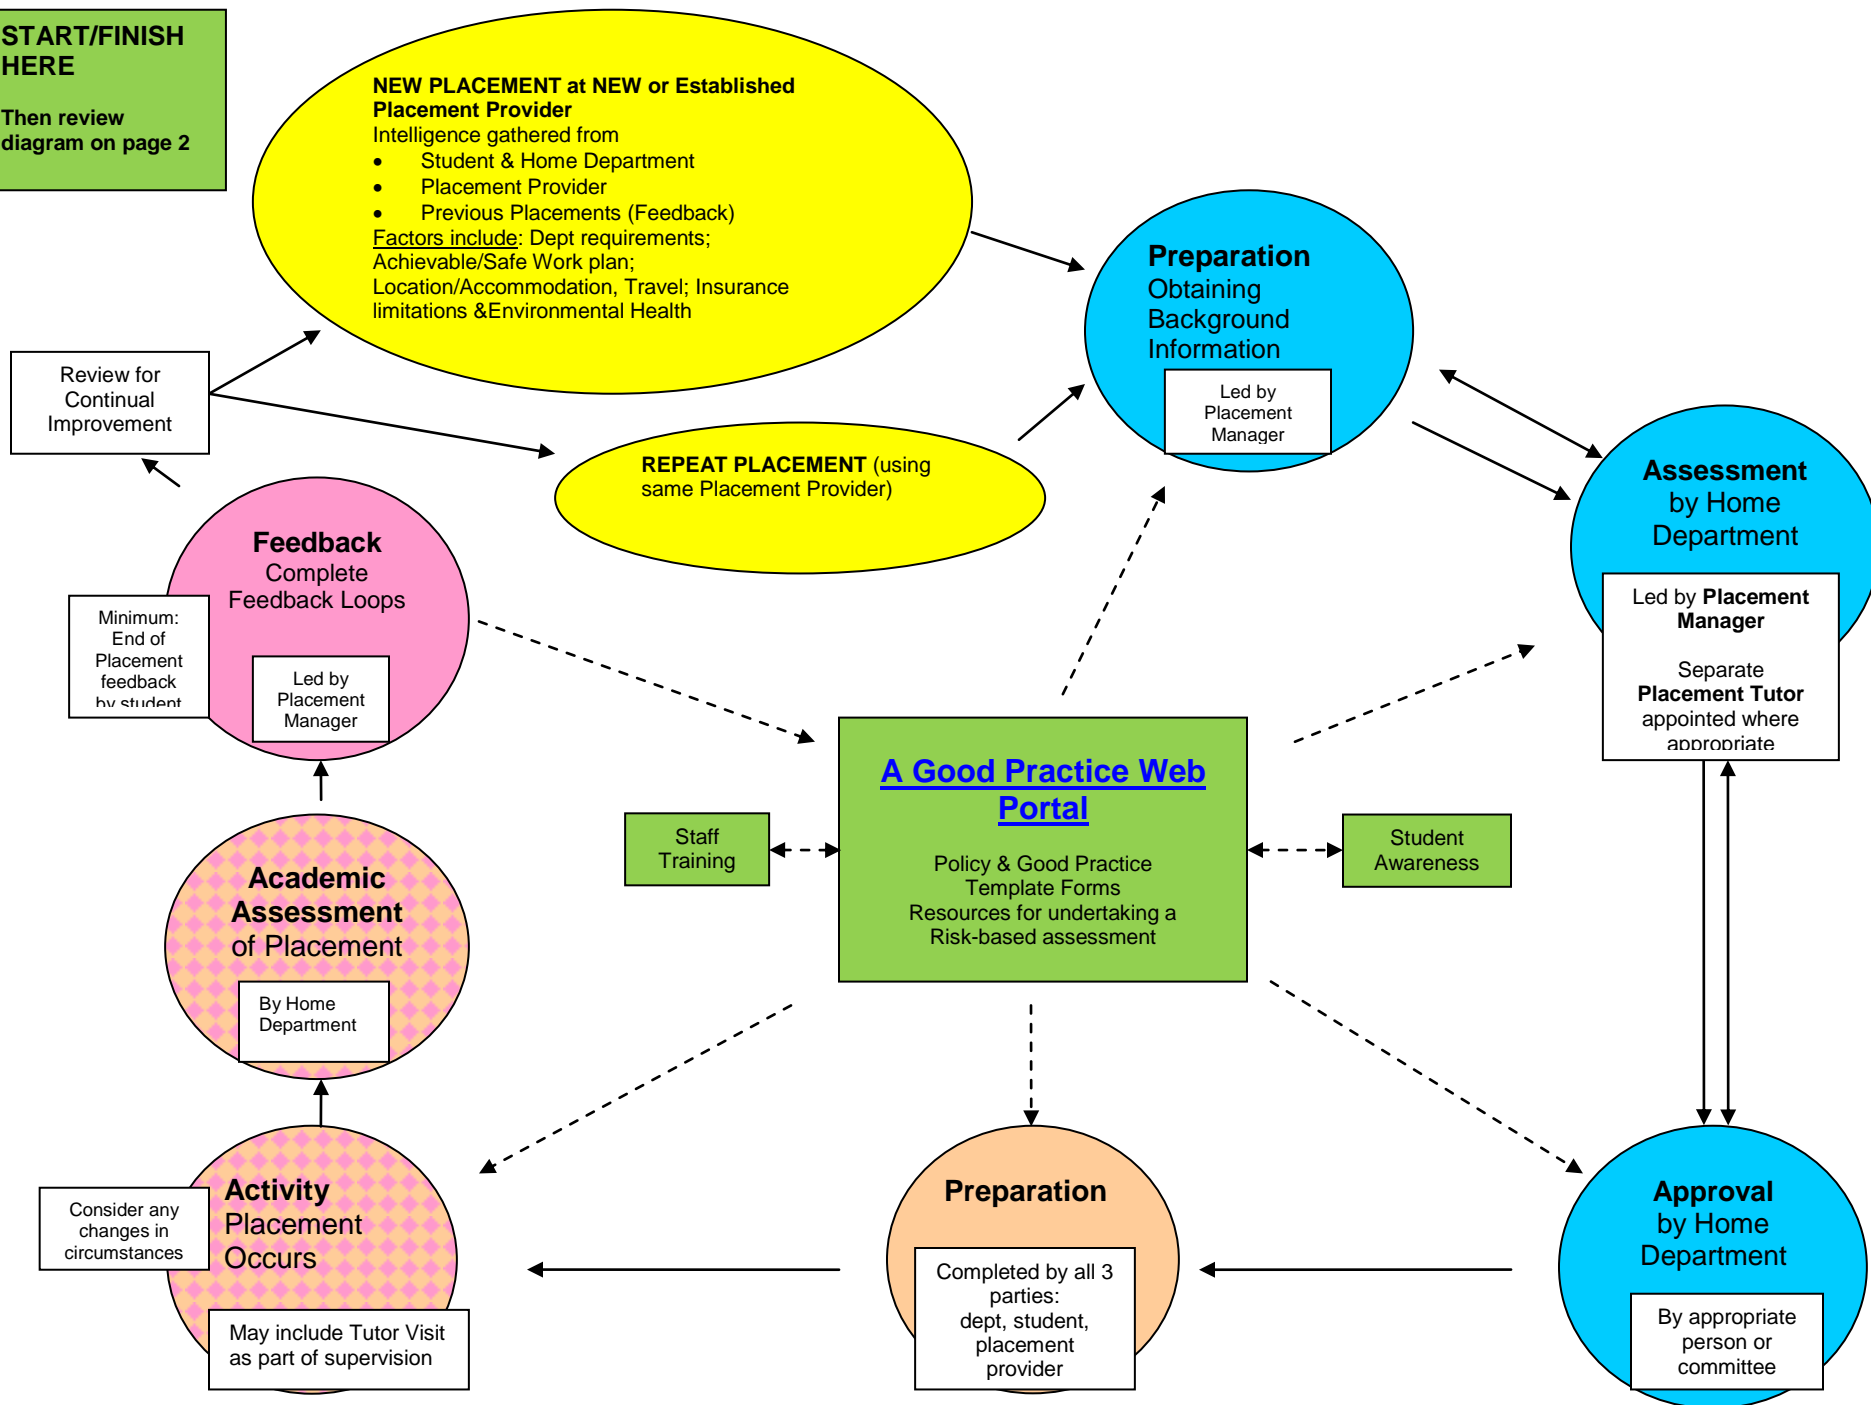

START/FINISH HERE
Then review diagram on page 2

Imperial College London (June 2014) : Flow Diagrams for Good Practice Management (macro and micro levels)
Good Practice for External UG and PGT Curriculum-based Placements, PGR Placements & Undergraduate Extra ECTS Placements

Imperial College London (June 2014) : Flow Diagrams for Good Practice Management (macro and micro levels)
 Good Practice for External UG and PGT Curriculum-based Placements, PGR Placements & Undergraduate Extra ECTS Placements