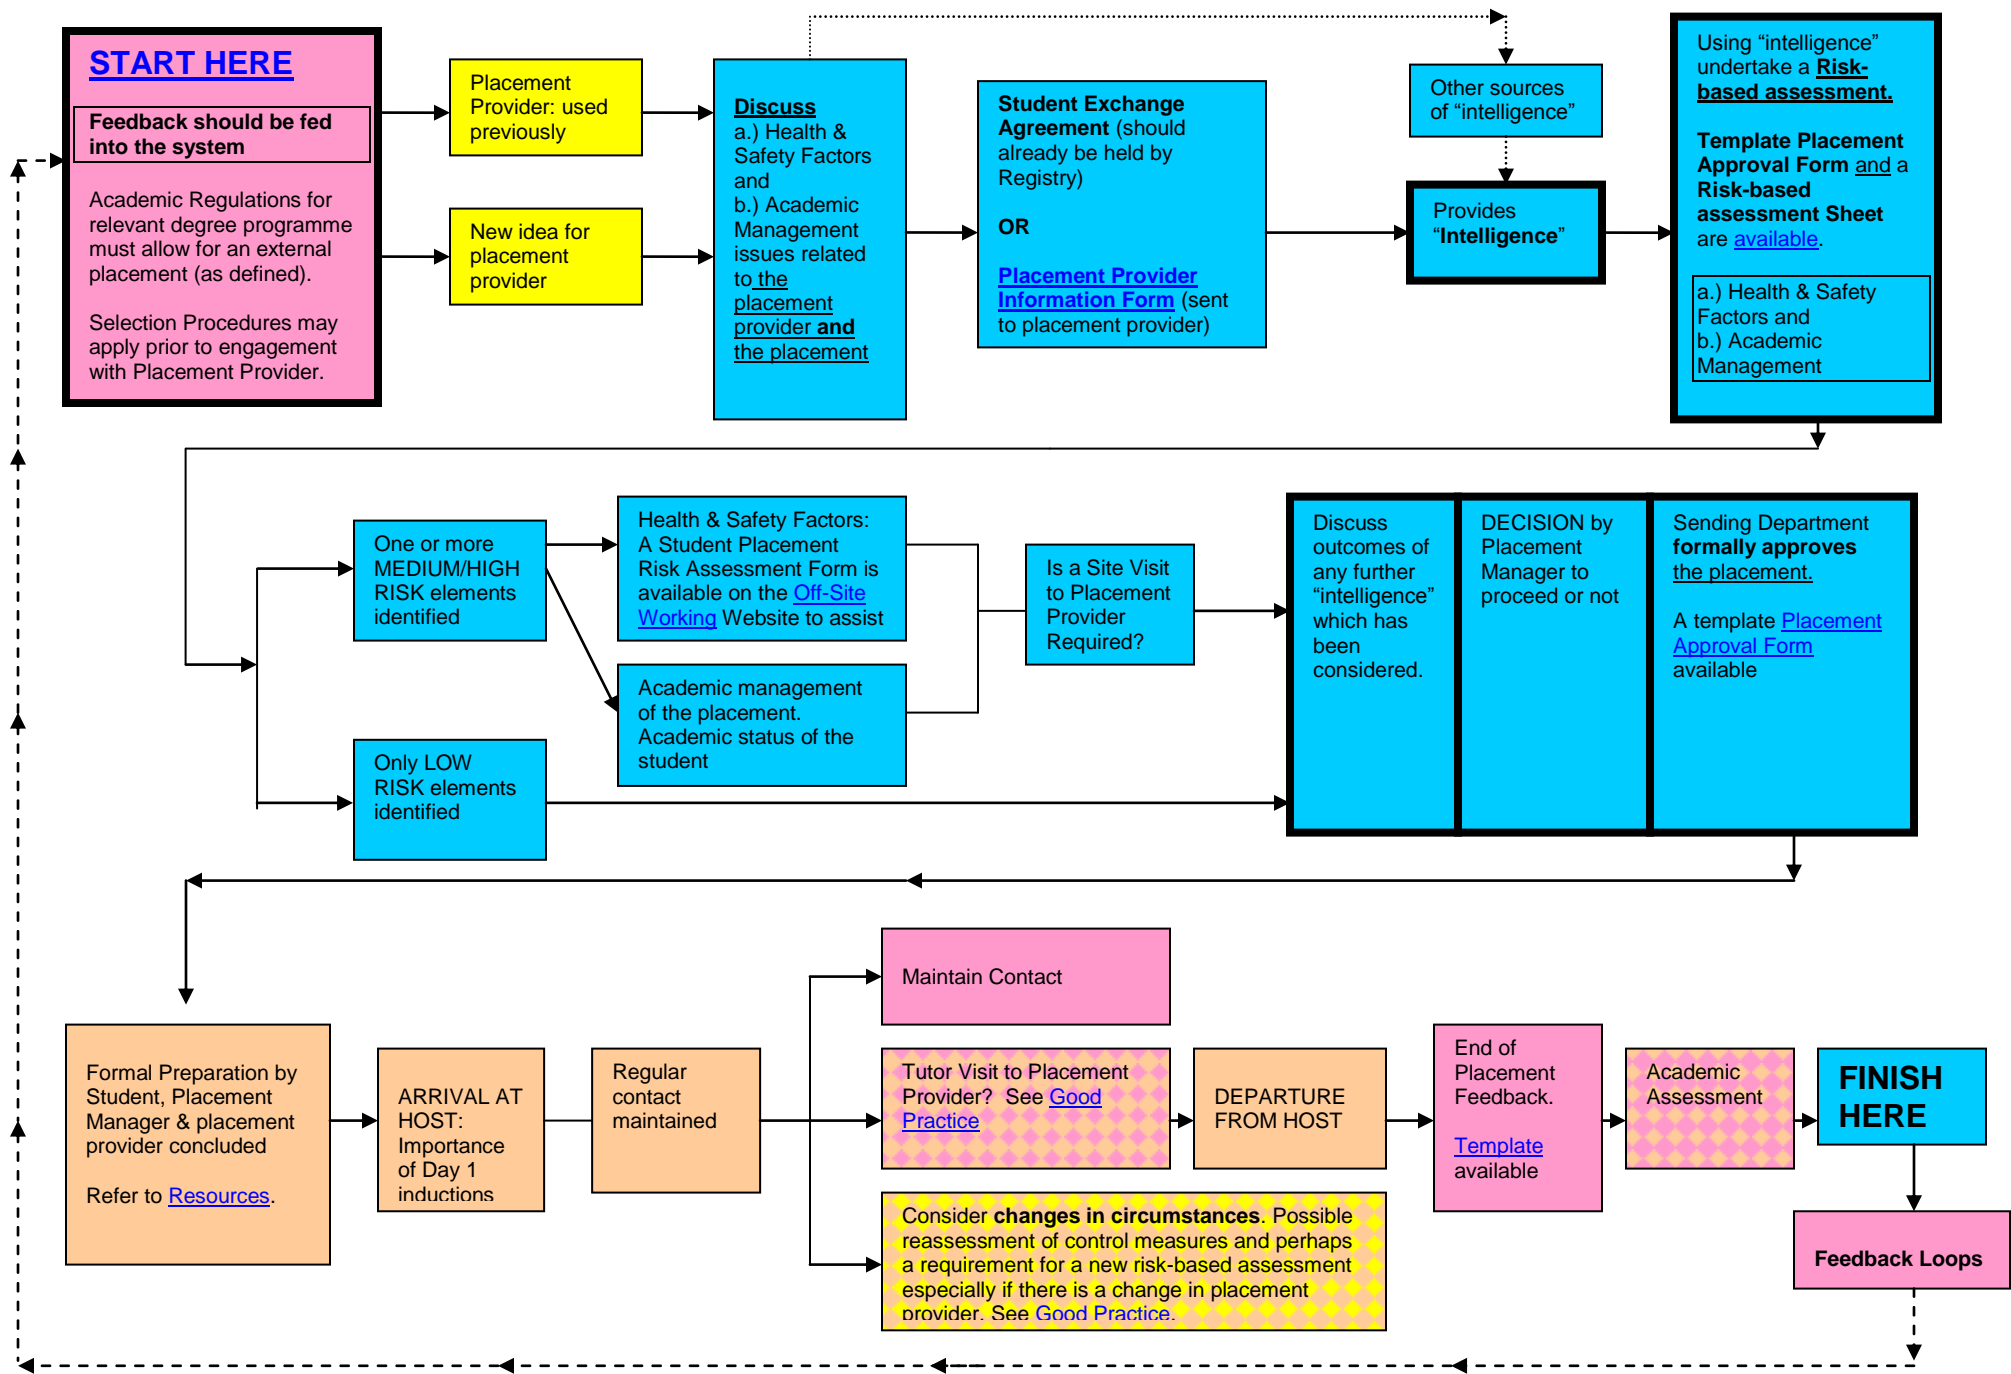

START/FINISH HERE
Then review diagram on page 2

Imperial College London (June 2014) : Flow Diagrams for Good Practice Management (macro and micro levels)
Good Practice for External UG and PGT Curriculum-based Placements, PGR Placements & Undergraduate Extra ECTS Placements

Imperial College London (June 2014) : Flow Diagrams for Good Practice Management (macro and micro levels)
 Good Practice for External UG and PGT Curriculum-based Placements, PGR Placements & Undergraduate Extra ECTS Placements