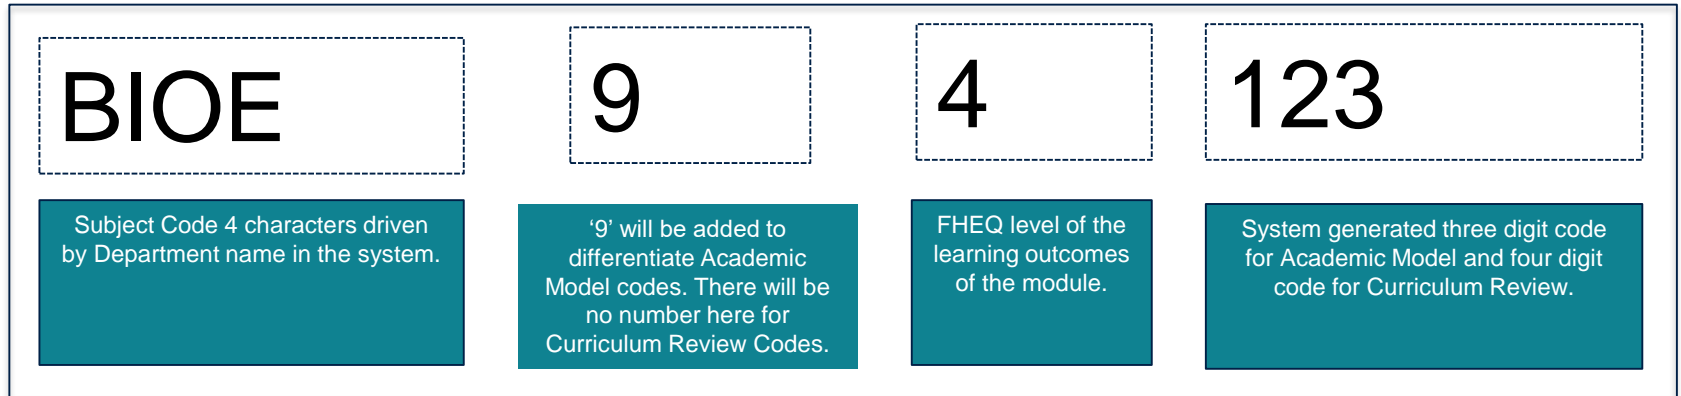

SIMP

Module Codes

- The Module code format for Academic Model and Curriculum Review is:

- '9' will be added in front of the numerical code for Academic Model to differentiate between Curriculum Reviewed module codes:
 - Academic Model: BIOE94001;
 - Curriculum Review: BIOE40001 (extra digit on the end)