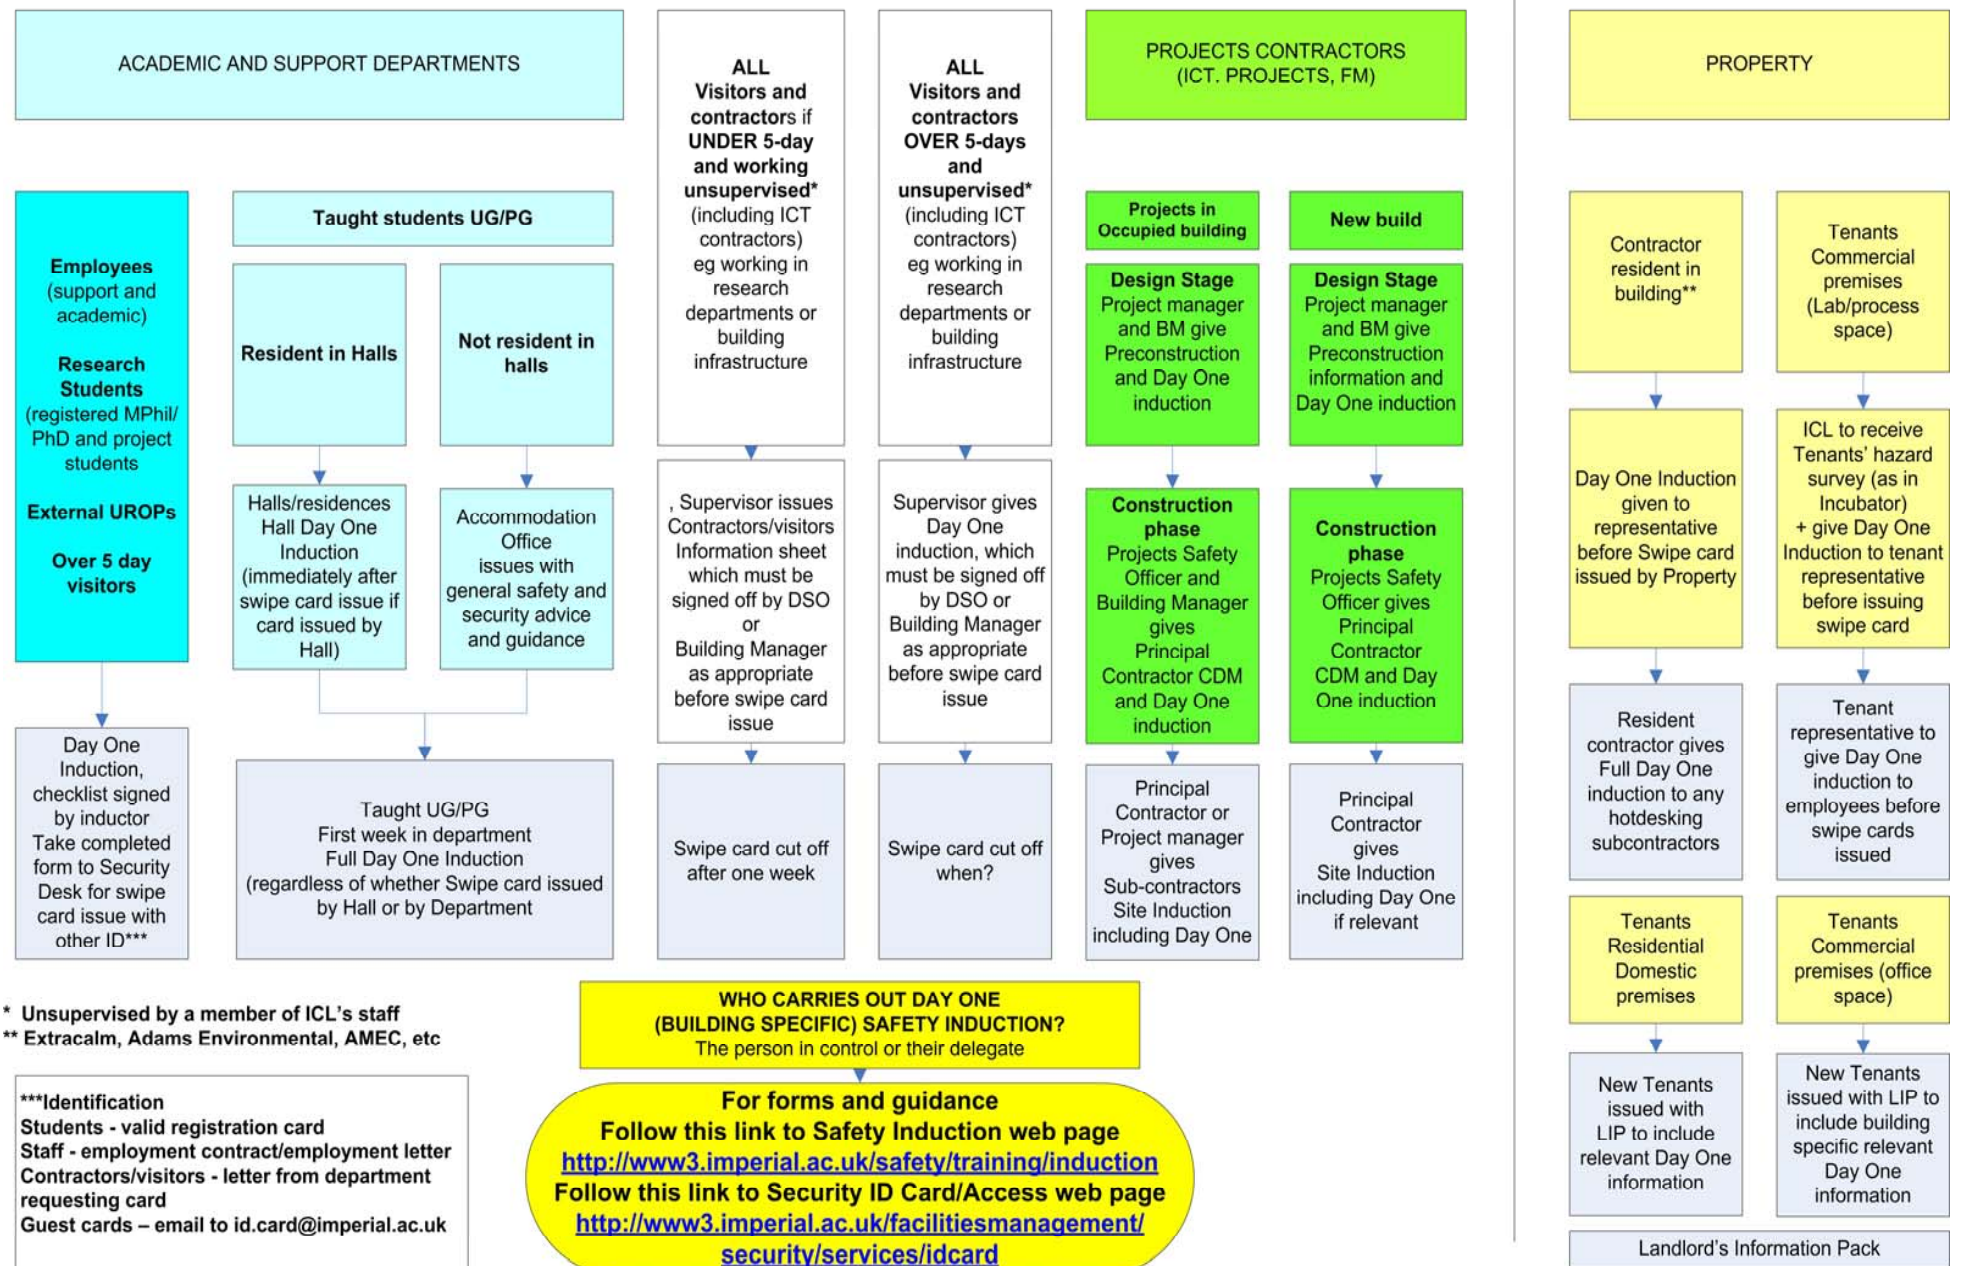

PROCESS FOR DAY ONE INDUCTION AND OBTAINING SWIPE CARD

* Unsupervised by a member of ICL's staff
** Extracalm, Adams Environmental, AMEC, etc