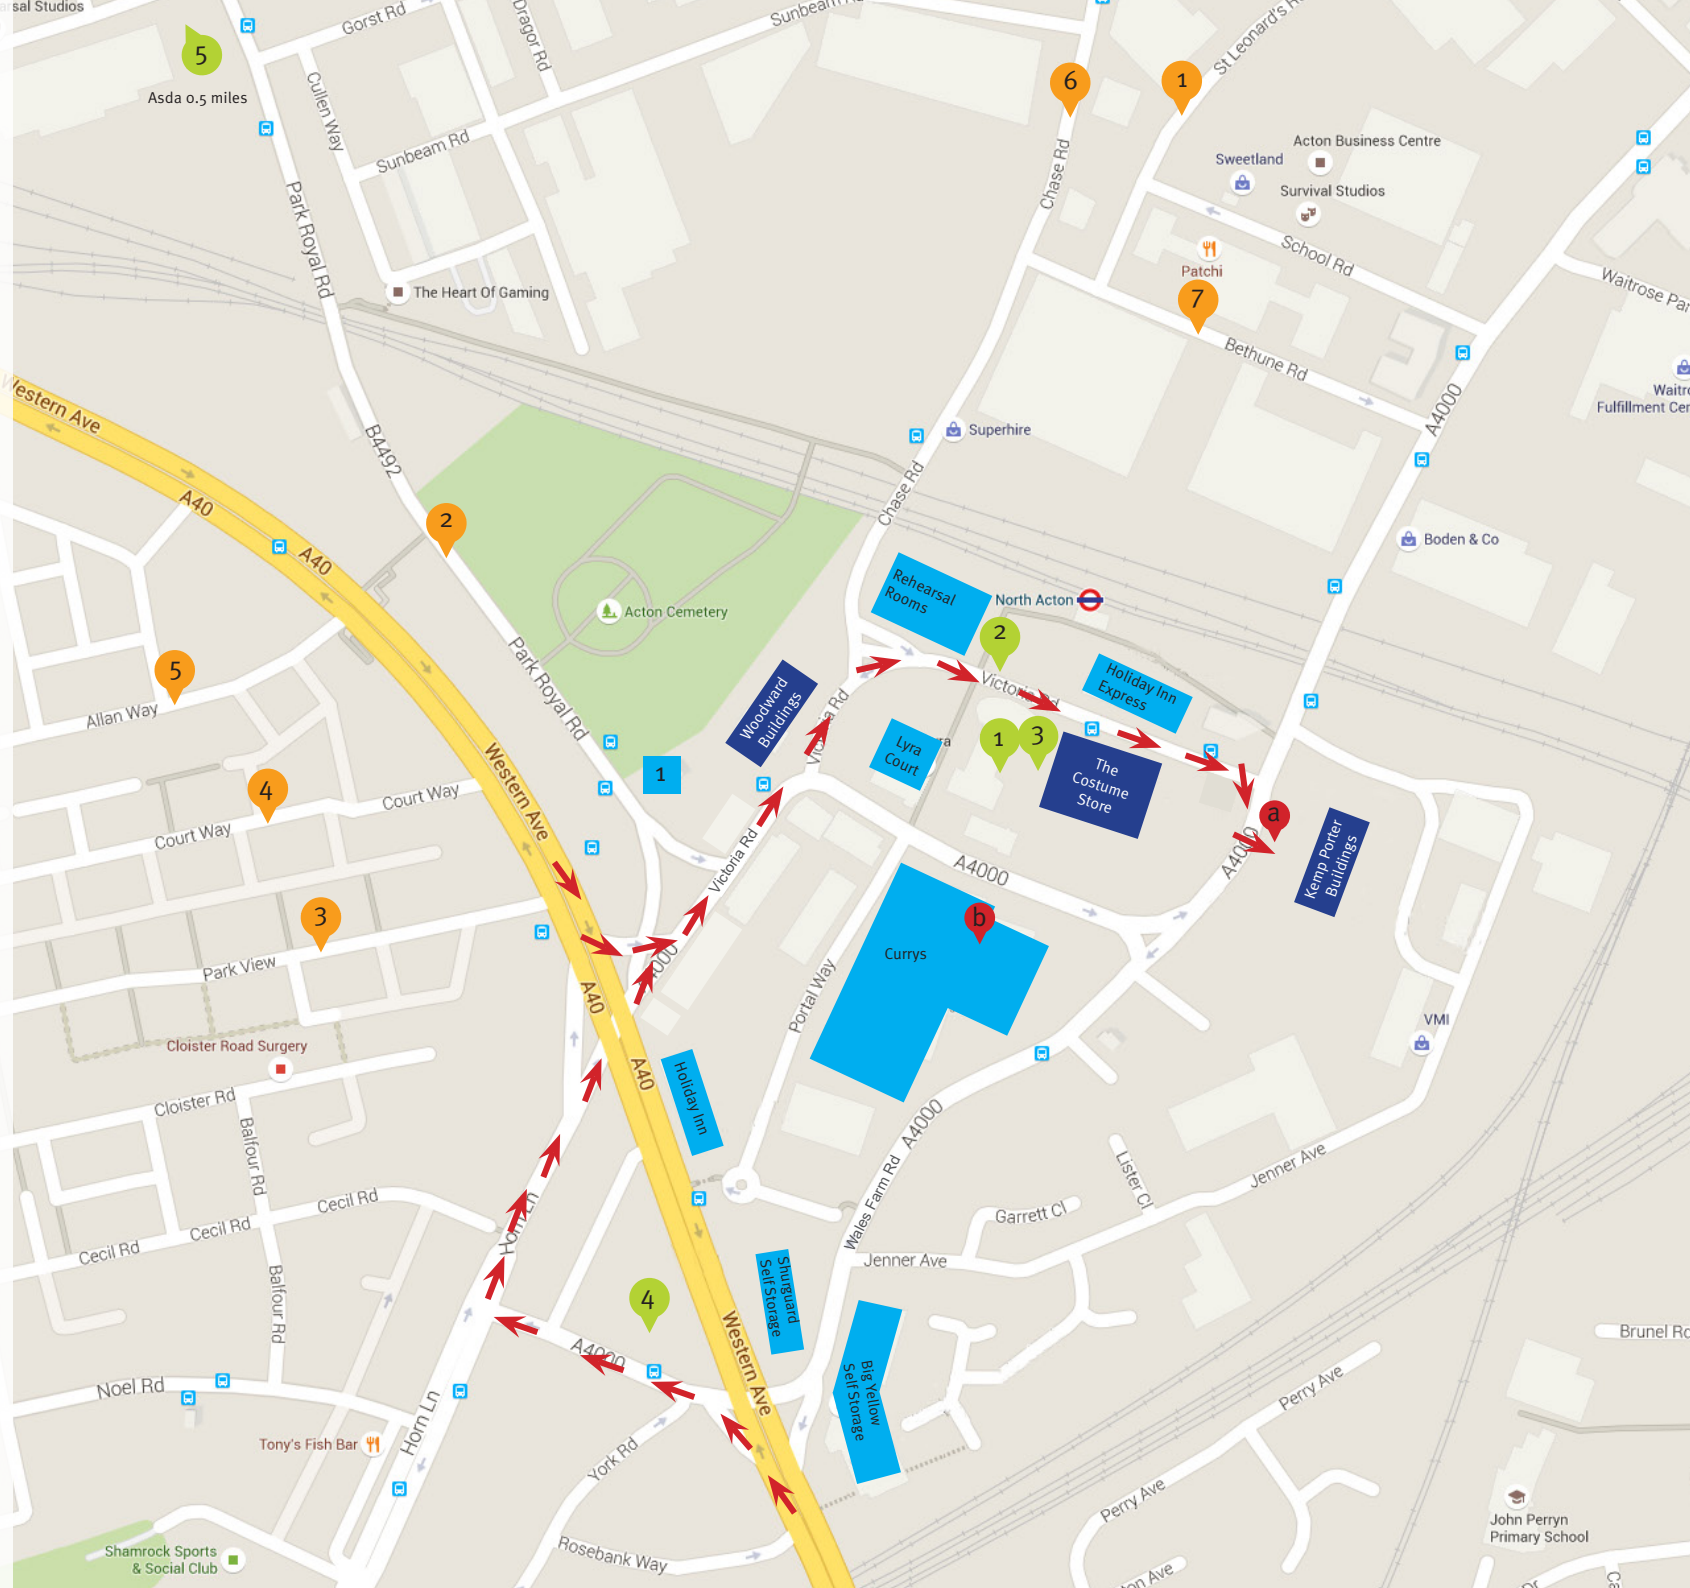

Kemp Porter Buildings Traffic flow and parking map

Key

- a** Entrance to car park
140 & 142 Wales Farm Road
- b** Entrance to Currys car park
-  Vehicle routes to 'drop off' from A40
(One way traffic system)

Additional Parking

Please display the notice overleaf inside your windscreen when parking in Kemp Porter Car Park or Currys car park.

Alternative parking is listed below.

- 1** St Leonard's Road - public street parking limited free parking on weekends
- 2** Park Royal Road - public street parking limited free parking on weekends
- 3** Park View - public street parking limited free parking on weekends
- 4** Court Way - public street parking limited free parking on weekends
- 5** Allan Way - public street parking limited free parking on weekends
- 6** Chase Road - public street parking limited free parking on weekends

Kemp Porter Food and Supermarkets

- 1** Tesco Express
- 2** Sainsbury's Local
- 3** Costa Coffee
- 4** McDonalds
- 5** Asda
(not on map)

**Imperial College
London**

**Please display this notice inside your windscreen when parking in
Kemp Porter Buildings or Currys Car Park**

Imperial College London

Kemp Porter

North Acton

Authorised Parking

Time valid until:

Driver's contact number:
