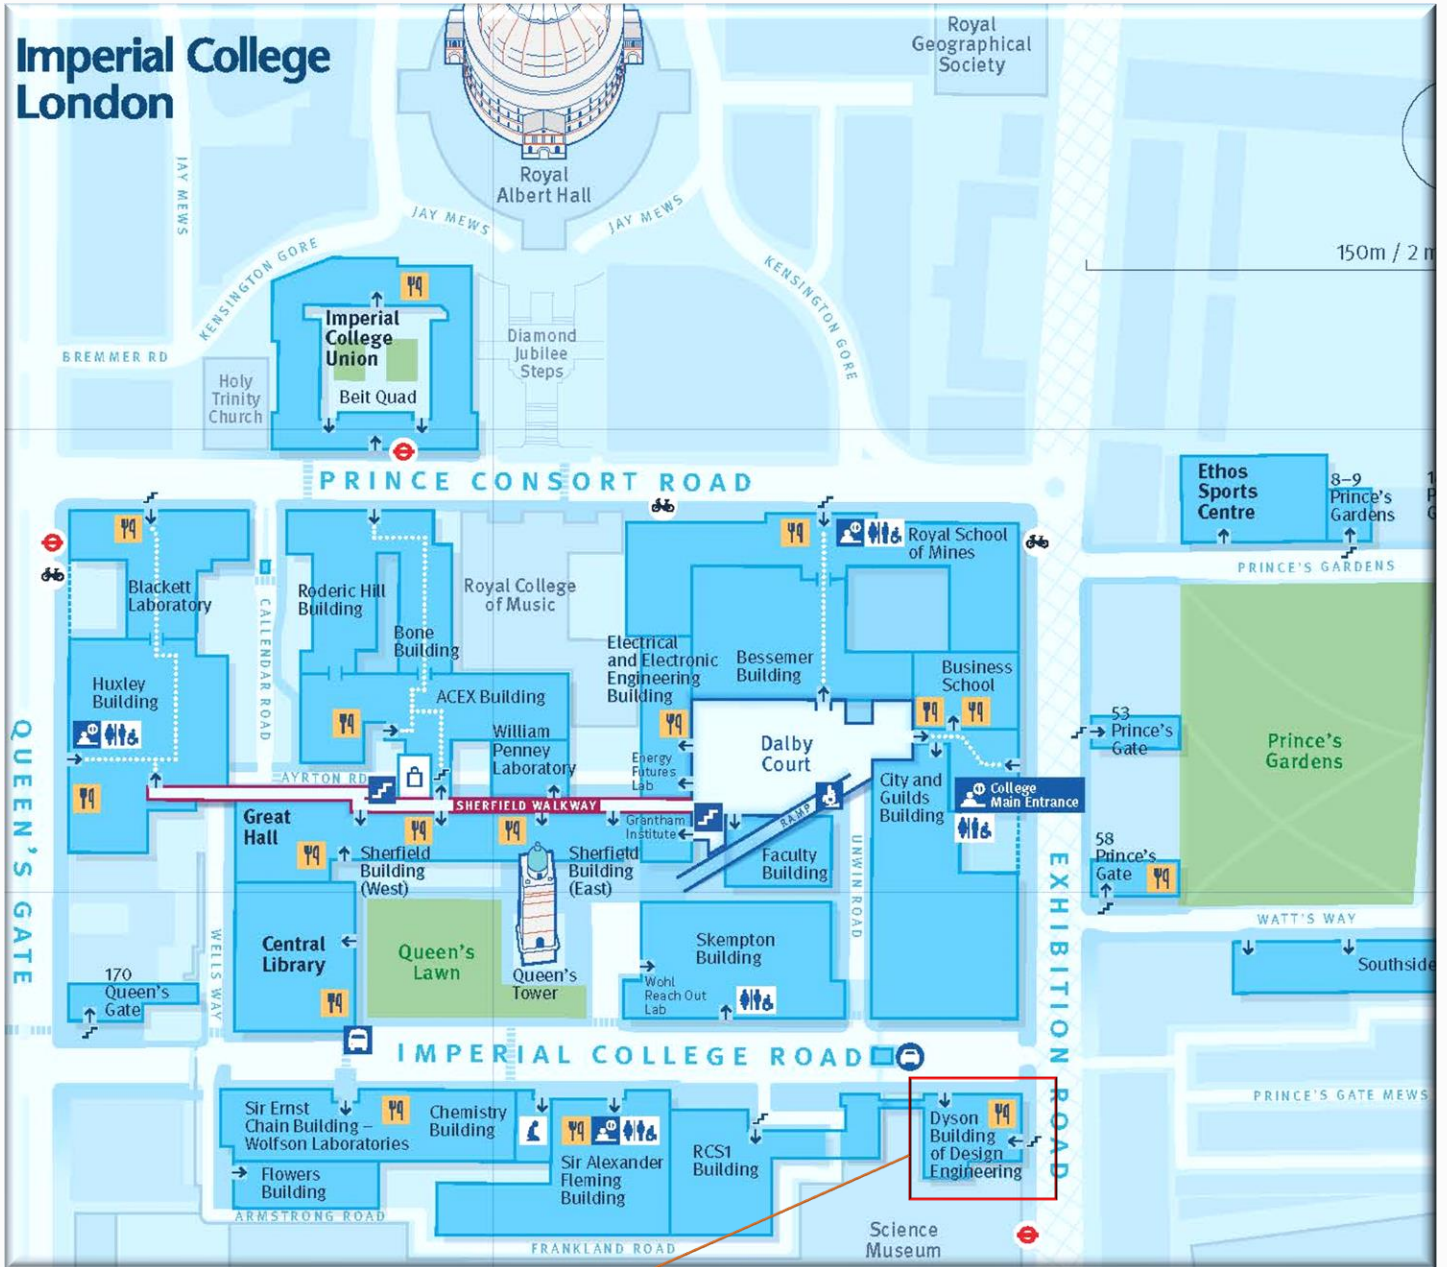

Getting to the Dyson School of Design Engineering

Google Maps location: Click [here](#)

Directions to the South Kensington campus: Click [here](#)

South Kensington Campus Map

Dyson School of Design Engineering