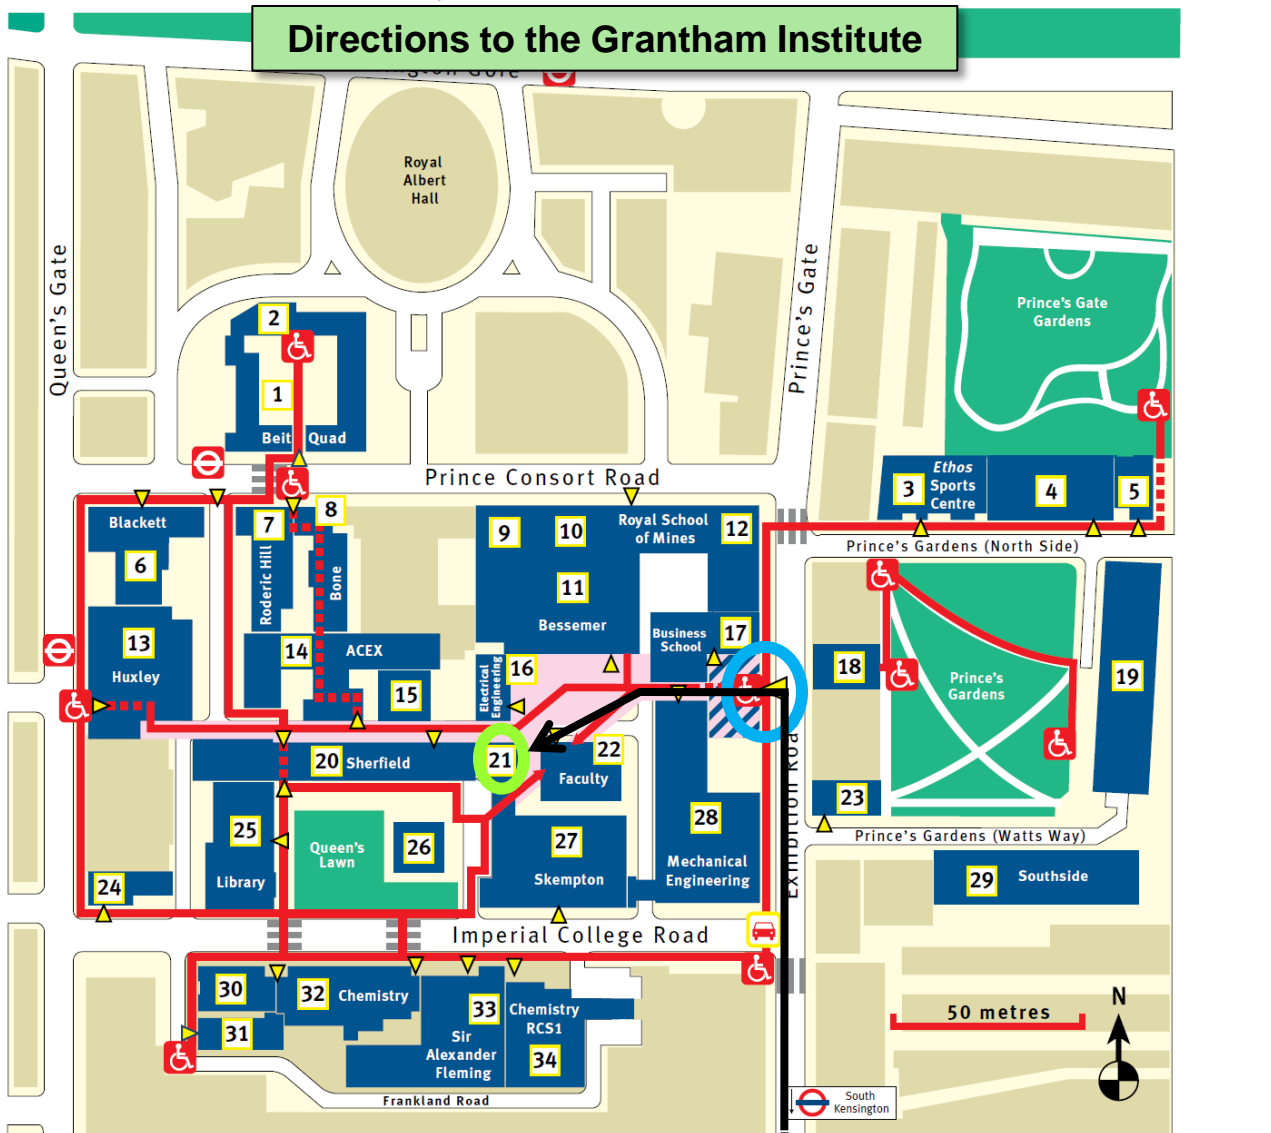

Directions to the Grantham Institute

- Main walkway
- Main entrance
- Accessible route

- South Kensington Underground
- Bus stops
- Building entrances
- Vehicle entrance

- College Main Entrance
- Grantham Institute
- Directions from South Kensington Tube Station

Buildings where wheelchair access is not possible at this time

1	Beit Quadrangle	11	Bessemer Building	20	Sherfield Building	27	Skempton Building
2	Imperial College Union	12	Goldsmiths Building	21	Student Hub	28	Mechanical Engineering Building
3	<i>Ethos</i> Sports Centre	13	Huxley Building	22	Conference Office	29	Southside
4	Prince's Gdns, North Side	14	ACE Extension	23	Climate Change	30	Wolfson Building
5	Garden Hall	15	William Penney Laboratory	24	Faculty Building	31	Flowers Building
6	Weeks Hall	16	Electrical Engineering	25	58 Prince's Gate	32	Chemistry Building
7	Blackett Laboratory	17	Business School	26	170 Queen's Gate	33	Sir Alexander Fleming Building
8	Roderic Hill Building	18	53 Prince's Gate			34	Chemistry RCS1
9	Bone Building	19	Eastside				
10	Royal School of Mines						
	Aston Webb						