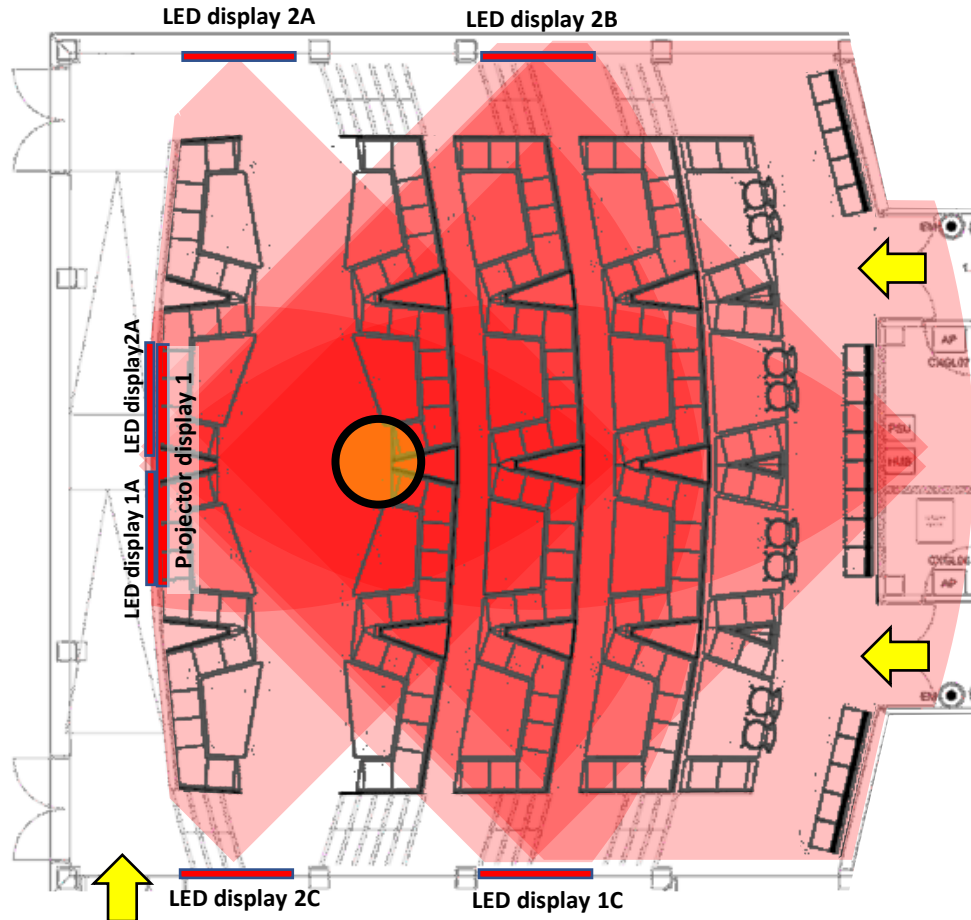

Glenister Hall

CXGH 1.14 - Glenister Lecture Theatre

SWIPE ACCESS

Glenister LT  
(n=100)

LECTERN