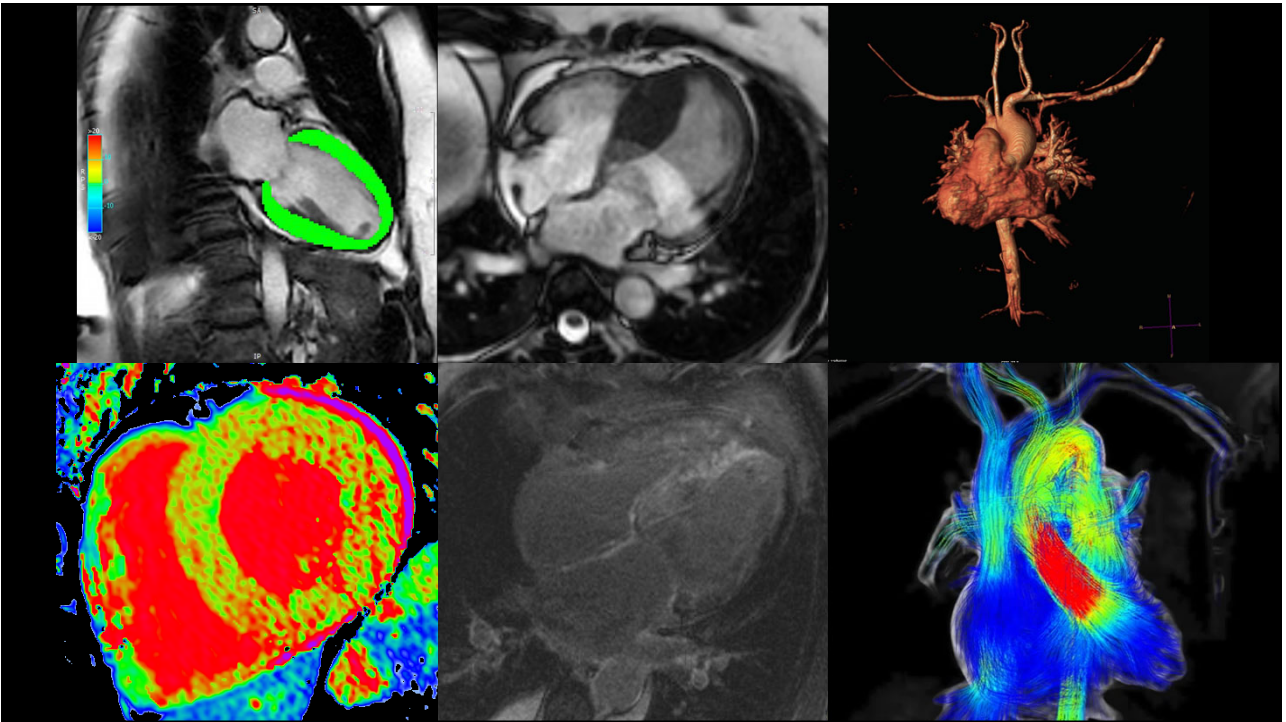

Declan O'Regan
Cardiac AI

Tara Barwick
New tracers

Andrea Rockall
Body AI

Kyri Lobotesis
Stroke INR

National Institute for Health and Care Research

6

Respiratory

Dimitri Amiras
 HoloLens
Declan O'Regan
 Cardiac AI
Tara Barwick
 New tracers
Andrea Rockall
 Body AI
Kyri Lobotesis
 Stroke INR
Sue Copley
 Radiomics
Gina Brown
 GI cancer

NIHR | National Institute for
 Health and Care Research

7

8

9

NIHR | National Institute for Health and Care Research

10

11

12