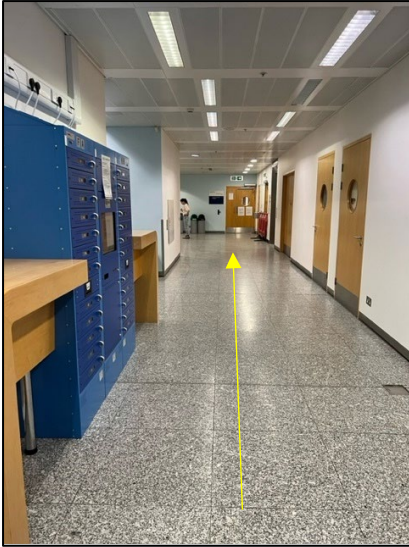

## Directions on how to get to room G28 at the South Kensington campus

The iBSc Fair on January 11<sup>th</sup> will take place from 2pm-4pm in room G28 of the Sir Alexander Fleming Building on Imperial's [South Kensington Campus](#). The building is in square B3 of this [campus map](#).

Once you have reached the back of the Sir Alexander Fleming building, please turn right.

Once you have turned right please walk past the lifts on the left and you will reach this door.

Walk through the door to the end of the corridor and you will reach the door labelled 'G28'.