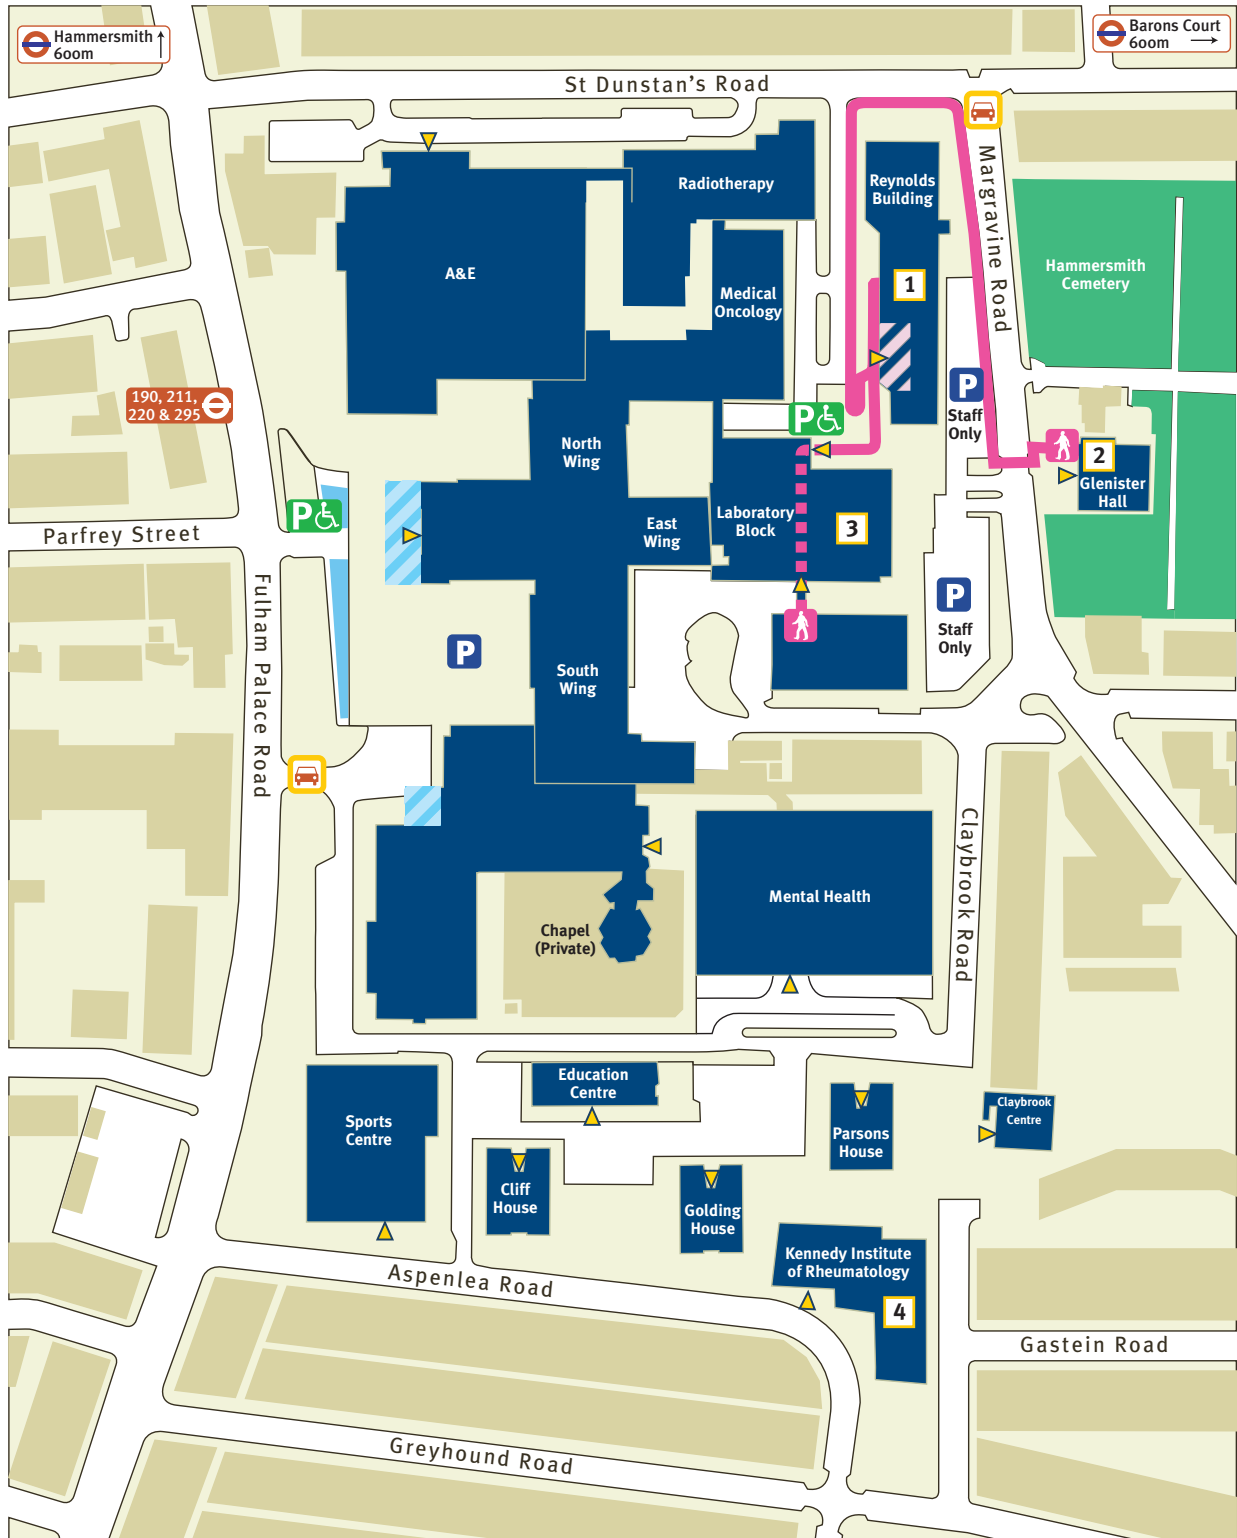

Charing Cross Campus

College main entrance
 Hospital main entrances

Underground station
 Bus stops
 Vehicle entrance
 Parking

Building entrances
 Disabled car park

50 metres

- 1 Reynolds Building
- 2 Glenister Lecture Hall
- 3 Laboratory Block
- 4 Kennedy Institute of Rheumatology