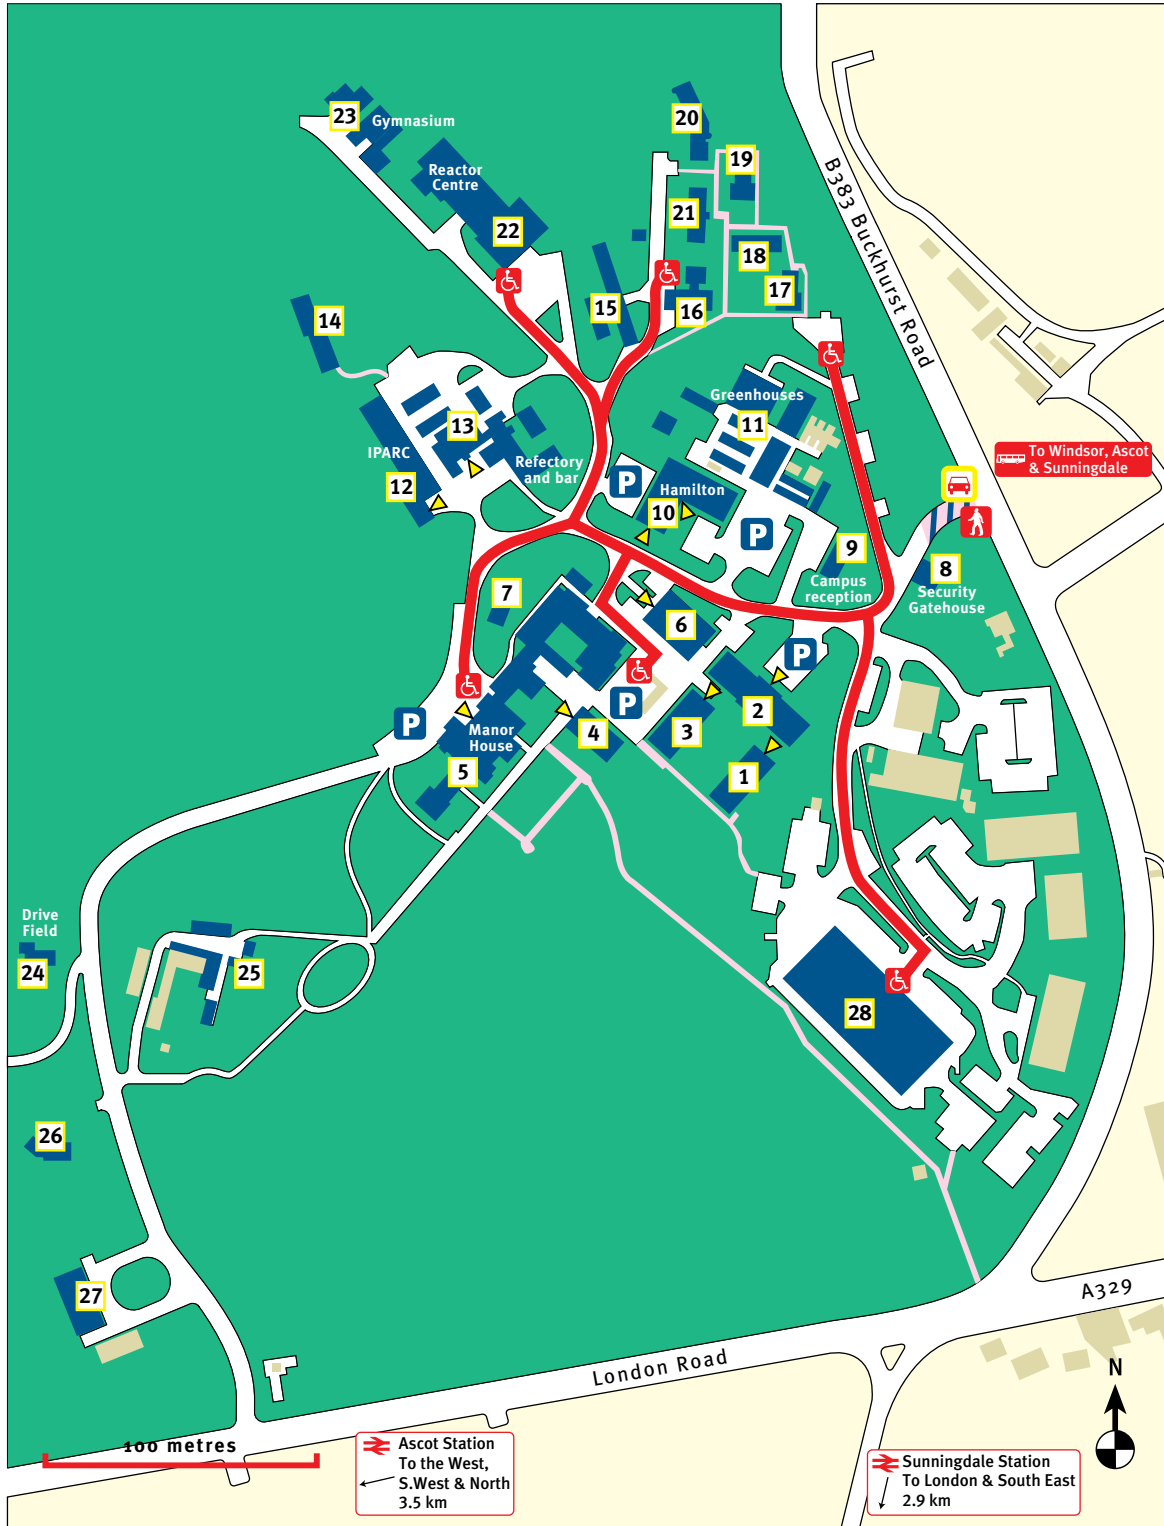

Silwood Park Campus

- Main entrance
- Non-visitor areas
- Accessible route
- Pedestrian access
- Train station
- Bus stops
- Vehicle entrance
- Building entrances
- Disabled car park
- Car park
- Paths

Buildings where wheelchair access is not possible at this time

- | | | | |
|---------------------------------|--|------------------------------------|---------------------------------------|
| 1 Lees | 7 Visitor's Lodge Hall | 14 William Penney Hall | 21 Brian Flowers Hall |
| 2 Munro | 8 Security Gatehouse | 15 Maintenance department workshop | 22 Reactor Centre |
| 3 Kennedy | 9 FM Office, Security and Visitors Reception | 16 Mary Flowers Hall | 23 Gymnasium, Archive |
| 4 Garden Wood South | 10 Hamilton, Library | 17 Southwood 1 Hall | 24 Drive Field |
| 5 Manor House, Stable Yard | 11 Greenhouses | 18 Southwood 2 Hall | 25 Nursery buildings |
| 6 Centre for Population Biology | 12 IPARC | 19 Southwood 3 Hall | 26 Silwood Lodge (student residences) |
| | 13 Refectory and Bar | 20 John Smith Hall | 27 Tractor sheds |
| | | | 28 Science Park |

A to Z list

A

Archives **23**

B

Bar **13**

Brian Flowers Hall **21**

Business Centre, Silwood **28**

C

Southwood 3 Hall **19**

Stable Yard **5**

T

Tractor sheds **27**

V

Visitors **9**

Visitor's Lodge Hall **7**

W